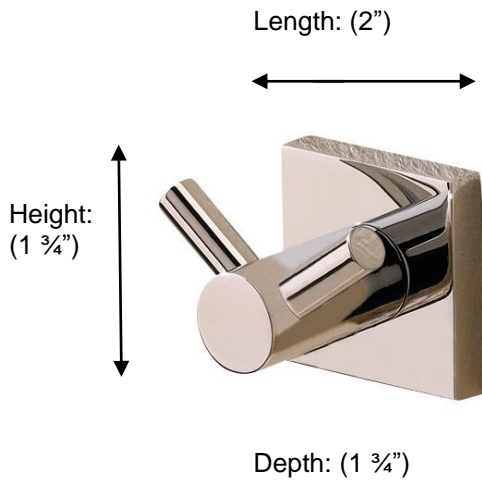

## 67612 DOUBLE HOOK

**Description:**

Double hook

**Finishes:**

CR – Chrome

NI – Polished Nickel

ES – Satin Nickel

**Material:**

Brass

**Method of Fixing:**

Direct to wall

**Country of Origin:**

Portugal

All Dimensions are approximate