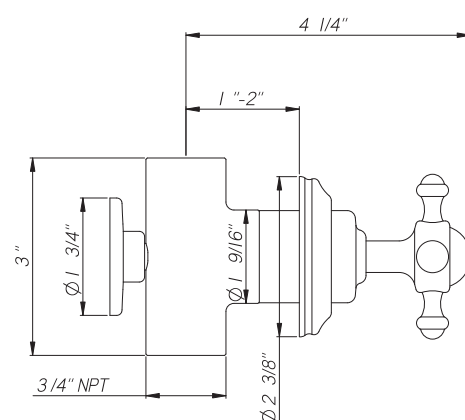

Georgian Era 3/4" Wall Valve (Pair) with Cross Handles

ROHL Perrin & Rowe Bath

U.3773X

FEATURES

- Single handle control valves
- 3/4" concealed wall valves with cross handles
- 1 3/8" hole cutout
- 1/4-turn ceramic disc cartridge
- Remote pressure balance valve available (RPBV2)
- Matching hot & cold valves
- NOT FOR therm systems
- 16-20 GPM
- Rough only available - call

FINISHES

- Polished Chrome
- Polished Nickel
- Satin Nickel
- Inca Brass
- English Bronze

WARRANTY

- Limited Lifetime