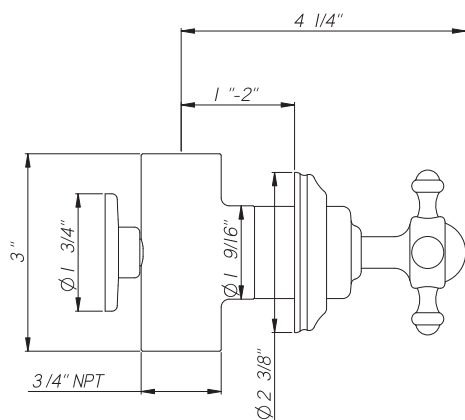

Georgian Era 3/4" Wall Valve (Pair) with Cross Handles

ROHL Perrin & Rowe Bath

U.3773X

FEATURES

- Single handle control valves
- 3/4" concealed wall valves with cross handles
- 1 3/8" hole cutout
- 1/4-turn ceramic disc cartridge
- Remote pressure balance valve available (RPBV2)
- Matching hot & cold valves
- NOT FOR therm systems
- 16-20 GPM
- Rough only available - call

FINISHES

- Polished Chrome
- Polished Nickel
- Satin Nickel
- Inca Brass
- English Bronze

WARRANTY

- Limited Lifetime