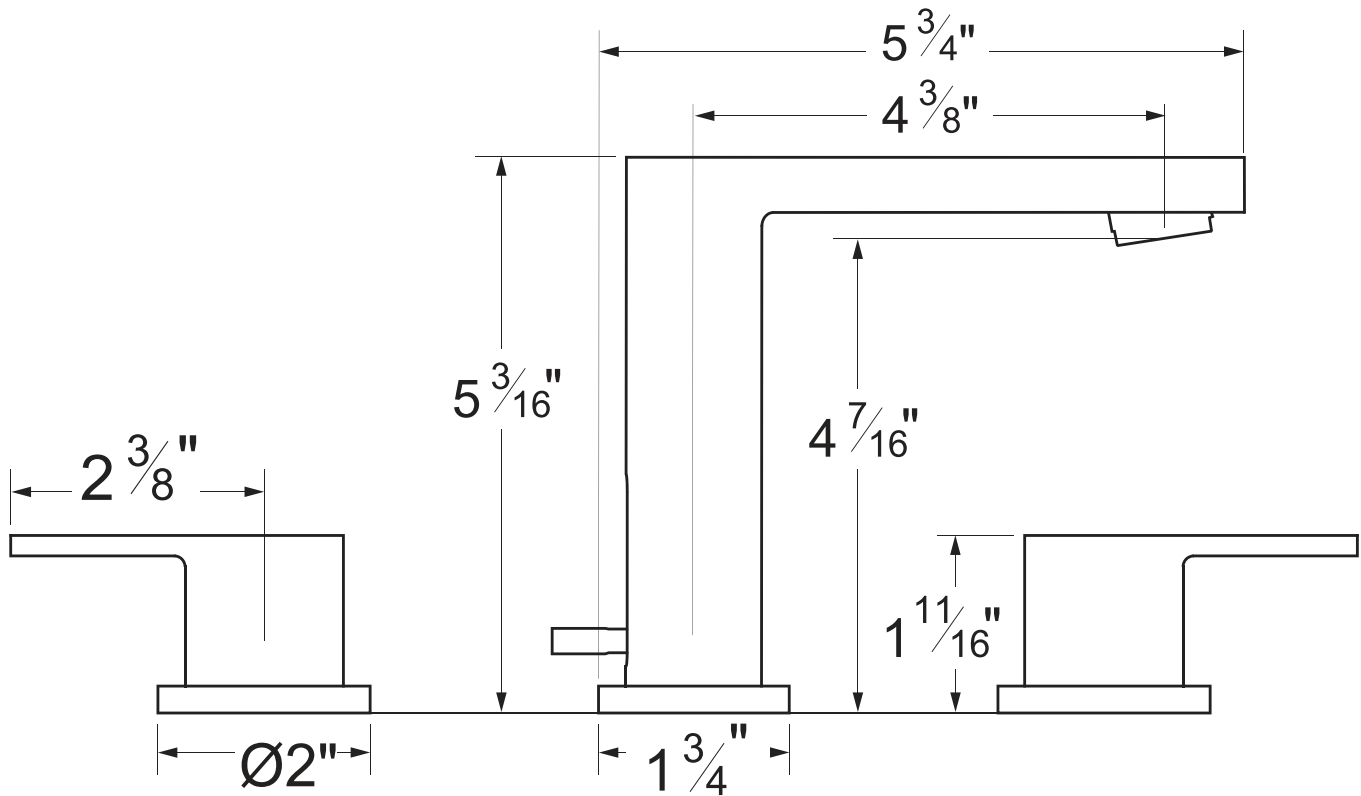

PRODUCT SPECIFICATION SHEET

ITEM # 6620BO Widespread lavatory set

- "BO" style handles
- Solid brass
- Includes pop-up drain assembly
- 1/4 turn ceramic disc cartridge
- 1.2 GPM (CALGreen Compliant)

The measurements shown are for reference only. Products and specifications shown are subject to change without notice.