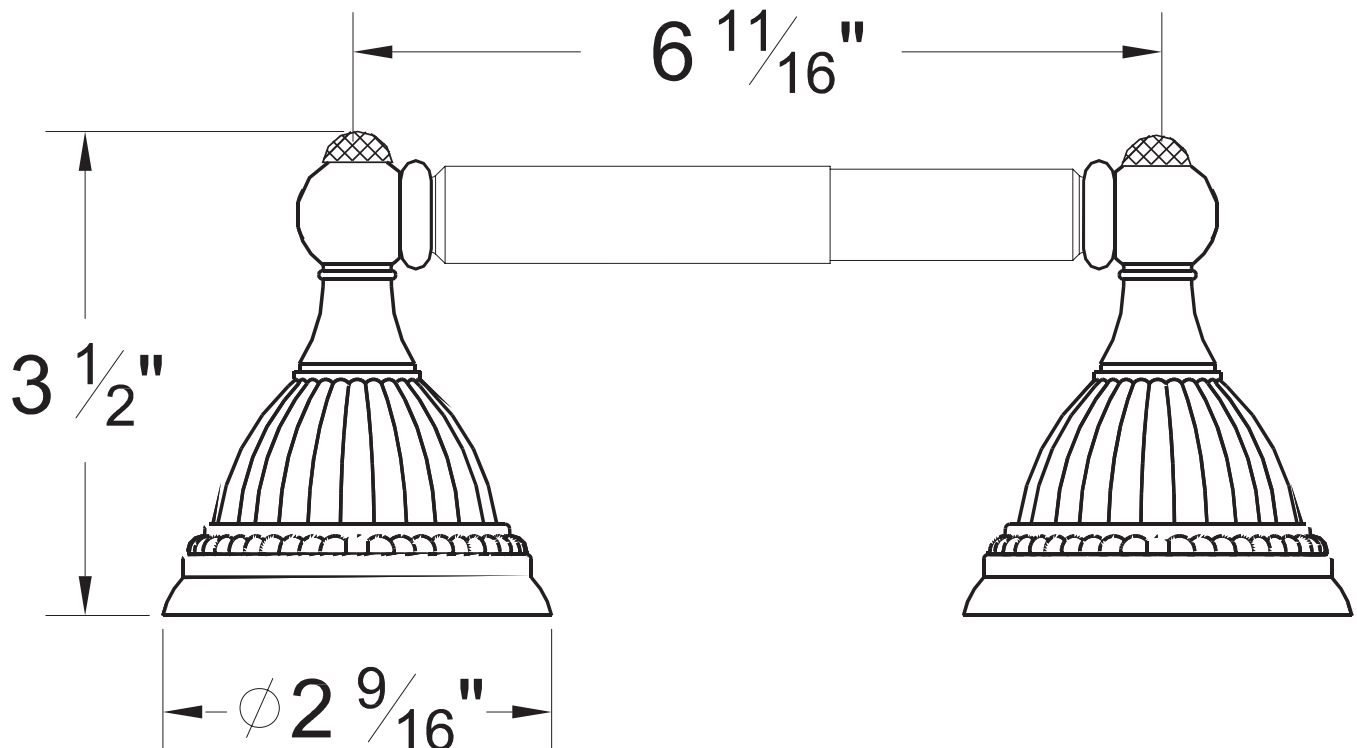

PRODUCT SPECIFICATION SHEET

ITEM # 8165QU
Paper holder

- Matches CD handles

The measurements shown are for reference only. Products and specifications shown are subject to change without notice.