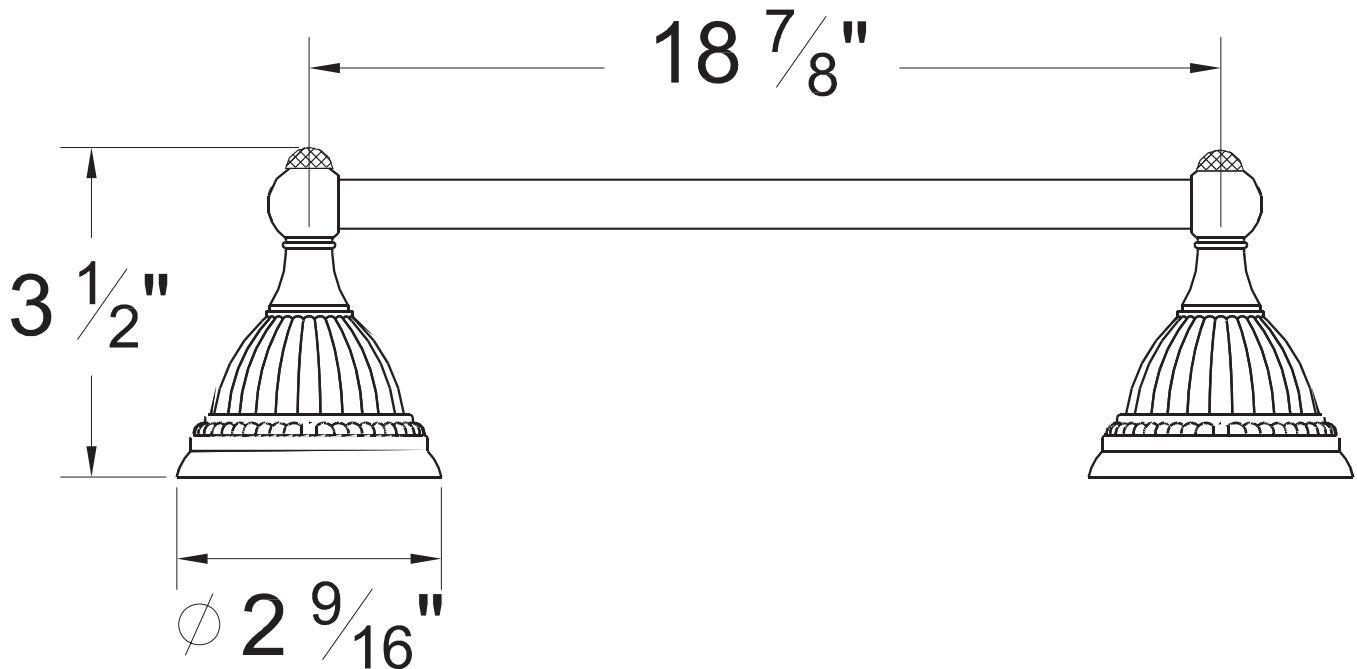

PRODUCT SPECIFICATION SHEET

ITEM # 8162QU  
18" Towel bar

- Matches CD handles

The measurements shown are for reference only. Products and specifications shown are subject to change without notice.