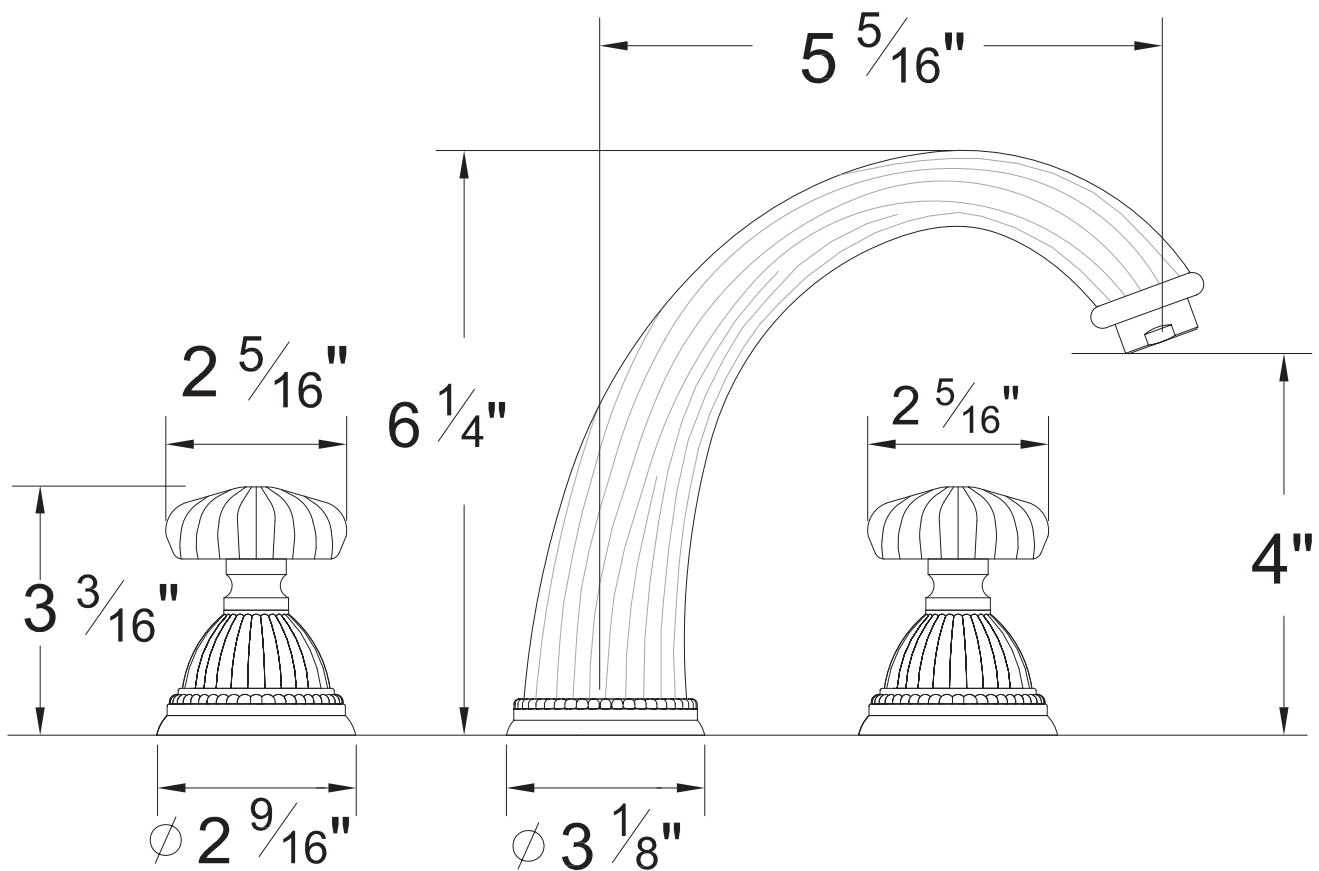

PRODUCT SPECIFICATION SHEET

ITEM # 1120TT
Widespread lavatory set

- "TT" style handles
- Includes pop-up drain assembly
- Solid brass
- 1/4 turn ceramic disk cartridge
- 1.2 GPM (CALGreen Compliant)
- Pre-assembled handles and valves
- 22 finishes available

The measurements shown are for reference only. Products and specifications shown are subject to change without notice.