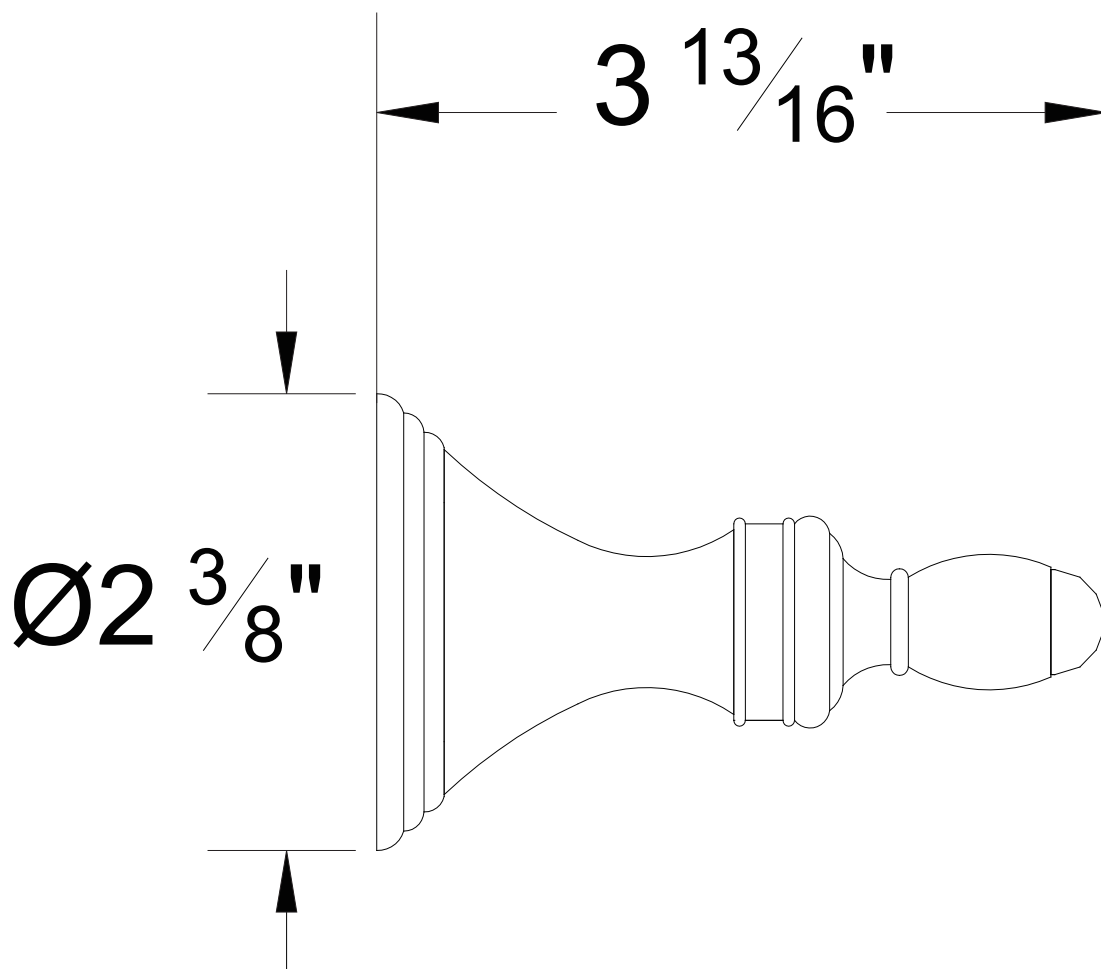

PRODUCT SPECIFICATION SHEET

ITEM # 2566XU
Robe hook

- Matches LA handles

The measurements shown are for reference only. Products and specifications shown are subject to change without notice.