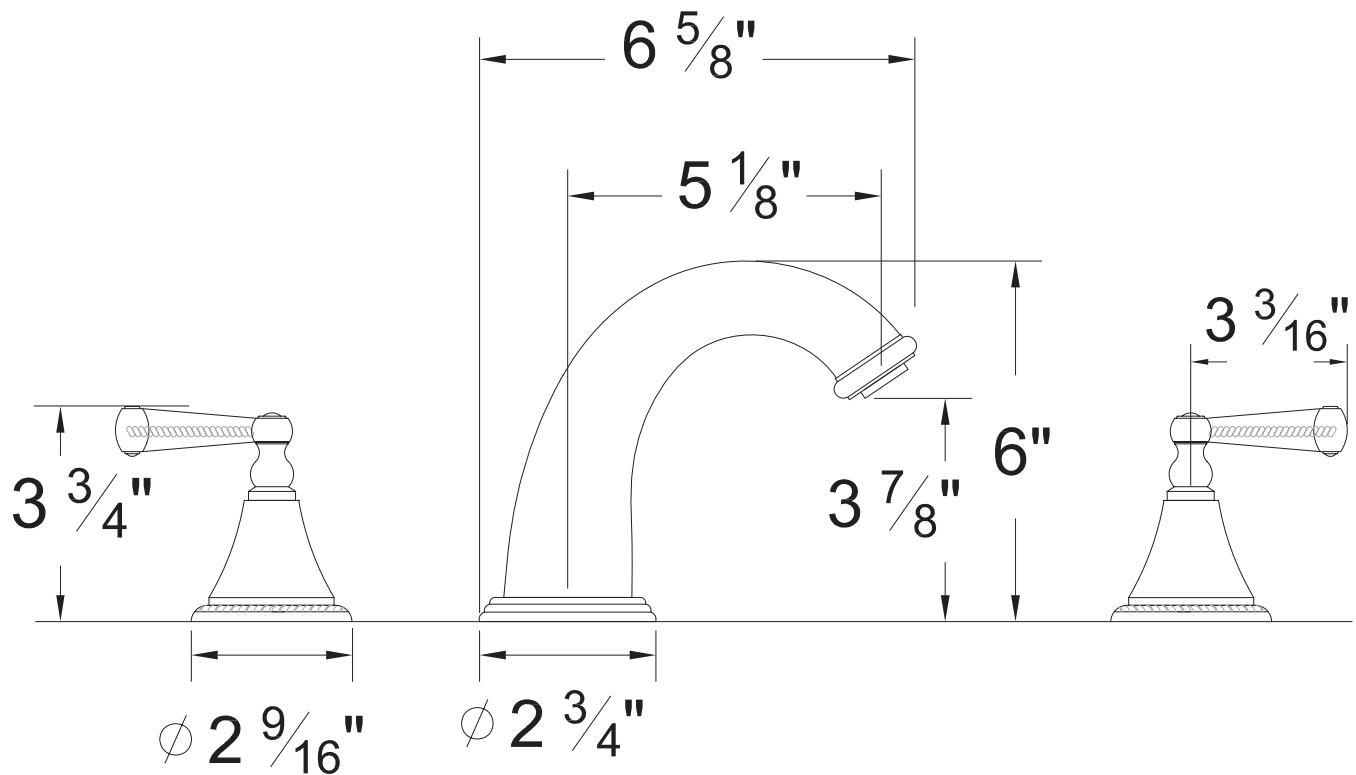

PRODUCT SPECIFICATION SHEET

ITEM # 2220AN
Widespread lavatory set

- “AN” style handles
- Includes pop-up drain assembly
- Solid brass
- 1/4 turn ceramic disk cartridge
- 1.2 GPM (CALGreen Compliant)
- Pre-assembled handles and valves
- 22 finishes available

The measurements shown are for reference only. Products and specifications shown are subject to change without notice.