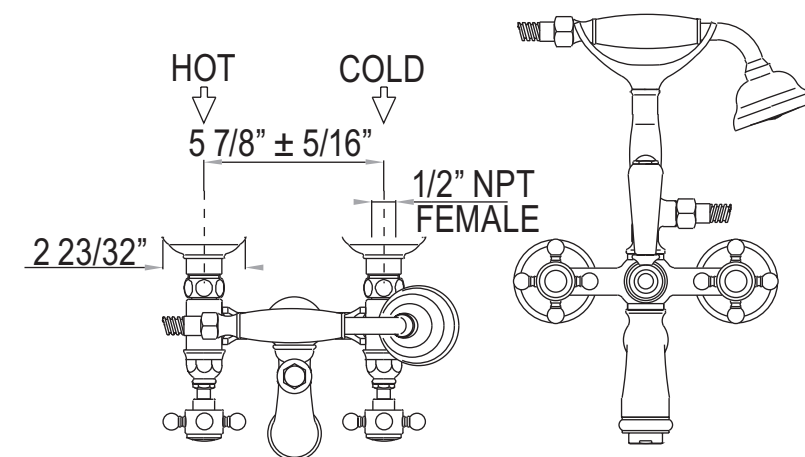

SAN JULIO EXPOSED TUB SET WITH HANDSHOWER

ROHL Italian Country Bath Collection

A2101LM (Metal Levers)

A2101LP (Porcelain Levers)

A2101XM (Cross Handles)

A2101LC (Crystal Levers)

A2101XC (Crystal Cross Handles)

FEATURES

- Wall mounted exposed two handle tub filler with cradle and single-function brass handshower with metal insert for LM and porcelain for LP/XM
- Includes wall unions C7205 1/2" F x 3/4" M
- 5 7/8" center to center ± 5/16"
- 6 33/64" reach from wall to spout outlet
- 10 GPM @ 60 PSI
- Floor unions available: ZA383
- Deck unions available: AR00380
- 39 3/8" length hose
- If deck unions AR00380 or floor pillar legs ZA383 are used, adaptor C5574EXT must be included. Add an extra 2 5/8" in length. Rough-in dimensions may be affected.
- Spout reach 6 33/64"
- 2" extension available C7205EXT

COLORS/FINISHES

- Polished Chrome
- Polished Nickel
- Satin Nickel
- Tuscan Brass*
- Inca Brass

WARRANTY

- Limited Lifetime*
- No Warranty on Tuscan Brass Finish TCB

A2101XM