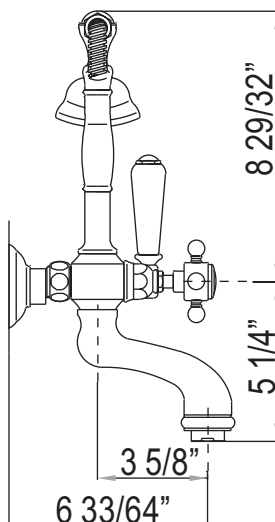

SAN JULIO EXPOSED TUB SET WITH HANDSHOWER

ROHL Italian Country Bath Collection

A2101LM (Metal Levers)

A2101LP (Porcelain Levers)

A2101XM (Cross Handles)

A2101LC (Crystal Levers)

A2101XC (Crystal Cross Handles)

FEATURES

- Wall mounted exposed two handle tub filler with cradle and single-function brass handshower with metal insert for LM and porcelain for LP/XM
- Includes wall unions C7205 1/2" F x 3/4" M
- 5 7/8" center to center ± 5/16"
- 6 33/64" reach from wall to spout outlet
- 10 GPM @ 60 PSI
- Floor unions available: ZA383
- Deck unions available: AR00380
- 39 3/8" length hose
- If deck unions AR00380 or floor pillar legs ZA383 are used, adaptor C5574EXT must be included. Add an extra 2 5/8" in length. Rough-in dimensions may be affected.
- Spout reach 6 33/64"
- 2" extension available C7205EXT

COLORS/FINISHES

- Polished Chrome
- Polished Nickel
- Satin Nickel
- Tuscan Brass*
- Inca Brass

WARRANTY

- Limited Lifetime*
- No Warranty on Tuscan Brass Finish TCB

A2101XM