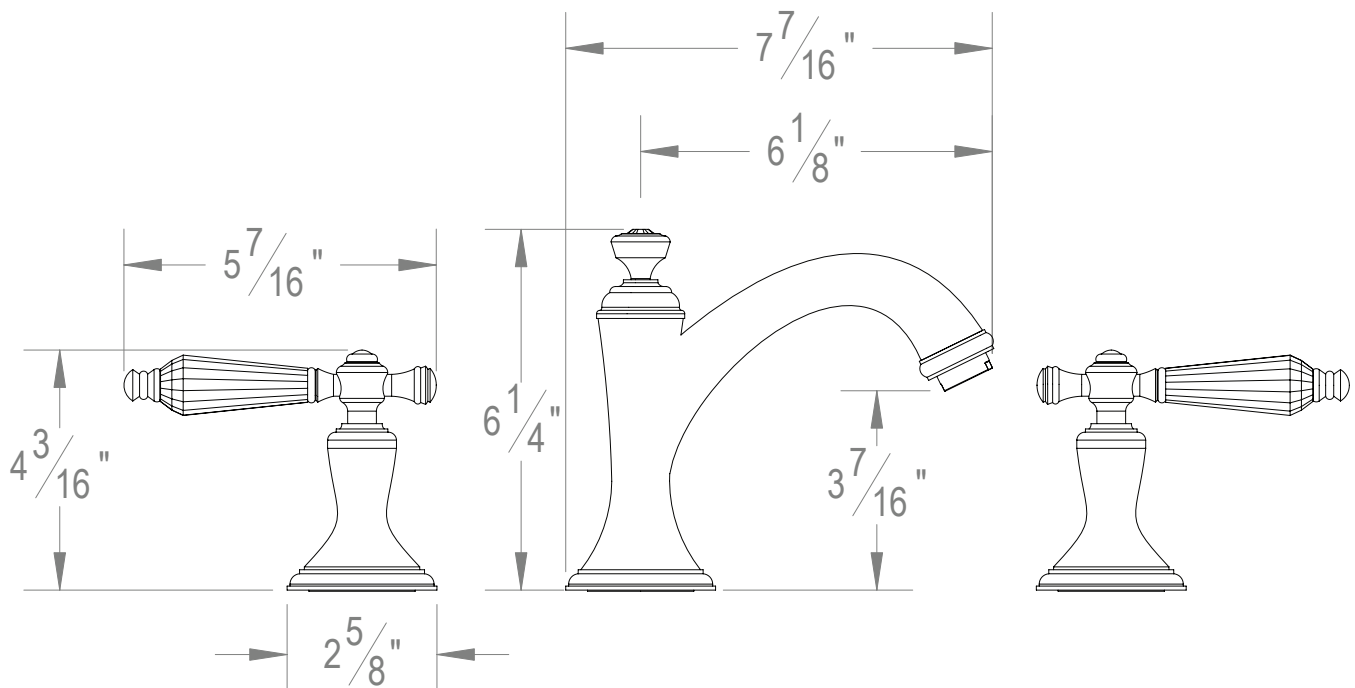

PRODUCT SPECIFICATION SHEET

ITEM # 9520KT Widespread lavatory set

- "KT" style handles
- Includes pop-up drain assembly
- Solid brass
- 1/4 turn ceramic disk cartridge
- 1.2 GPM (CALGreen Compliant)
- Pre-assembled handles and valves
- 22 finishes available

The measurements shown are for reference only. Products and specifications shown are subject to change without notice.

www.santecfaucet.com | P: 310.542.0063 F: 310.542.5681