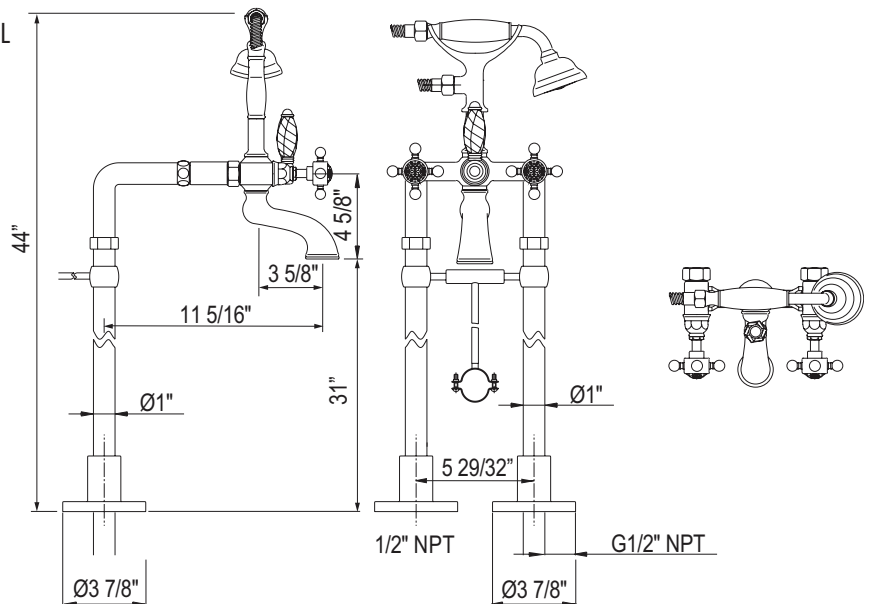

WARRANTY

- Limited Lifetime
- *Old Iron not available in Acqui or with Porcelain levers