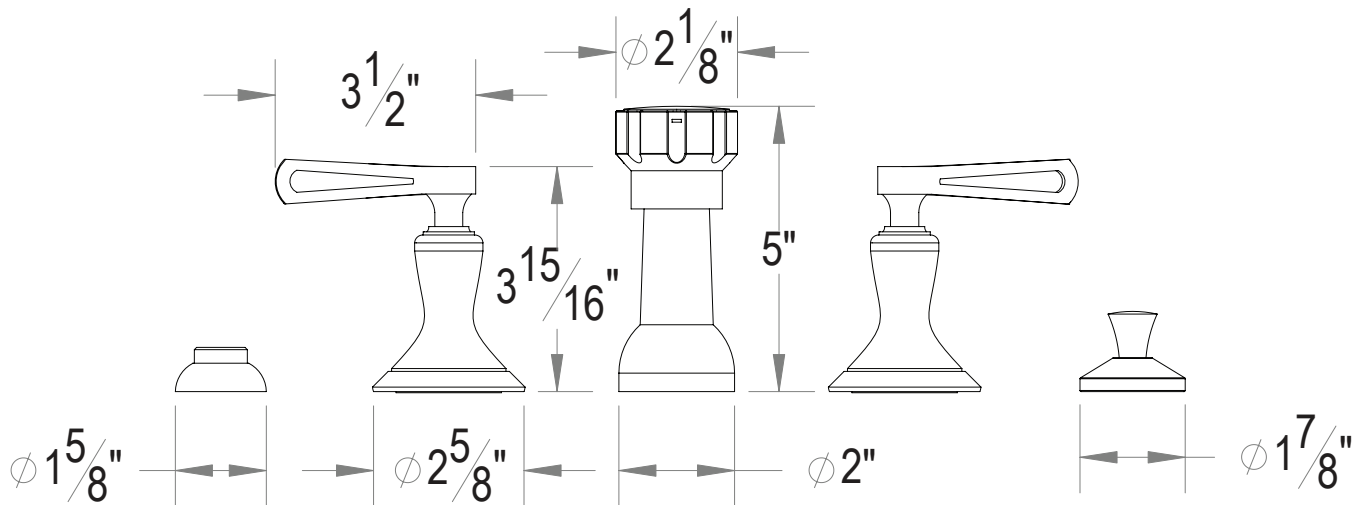

PRODUCT SPECIFICATION SHEET

ITEM # 9570KR
Bidet fitting

- "KR" style handles
- Includes an integral vacuum breaker
- Includes aerated spray
- Includes 1-1/4" pop-up drain assembly
- 1/4 turn ceramic disk cartridge

The measurements shown are for reference only. Products and specifications shown are subject to change without notice.

www.santecfaucet.com | P: 310.542.0063 F: 310.542.5681