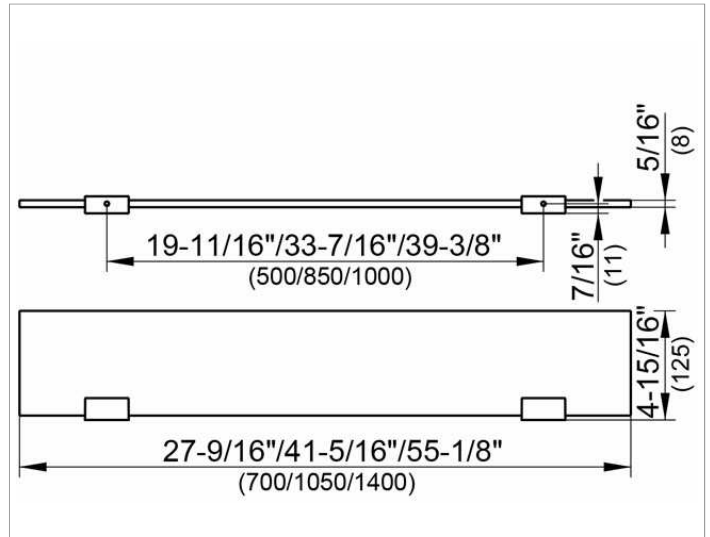

Edition 11

11110015100 Glass shelf with brackets

PRODUCT

DRAWING

PRODUCT ATTRIBUTES

complete with crystalline glass shelf
tempered glass, without green tinged edge

SURFACE

polished chrome

DIMENSION

41,34 x 4,72 x ,31 "

Warranty: KEUCO products are covered by a 5-year manufacturer's warranty, in effect from the date of purchase. During this time, proven product defects will be remedied free of charge. Warranty claims must be filed in writing, including a detailed description of the defect immediately after a defect has occurred. For a copy of our detailed product warranty policy, please contact us at office-usa@keuco.com.