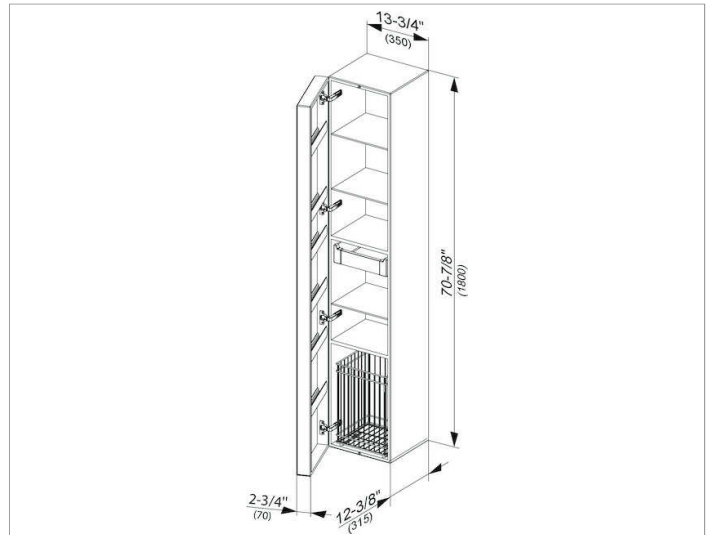

Edition 300
30311212101 Tall unit

PRODUCT

DRAWING

PRODUCT ATTRIBUTES

single door, left hand hinged

EQUIPMENT

- 3 glass shelves
- 1 drawer
- 1 laundry basket
- 6 universal storage trays fitted to inside of door
- soft closing

SURFACE

high-gloss white alpine/high-gloss white alpine

DIMENSION

13,78 x 70,87 x 15,16 "

Warranty: KEUCO products are covered by a 5-year manufacturer's warranty, in effect from the date of purchase. During this time, proven product defects will be remedied free of charge. Warranty claims must be filed in writing, including a detailed description of the defect immediately after a defect has occurred. For a copy of our detailed product warranty policy, please contact us at office-usa@keuco.com.