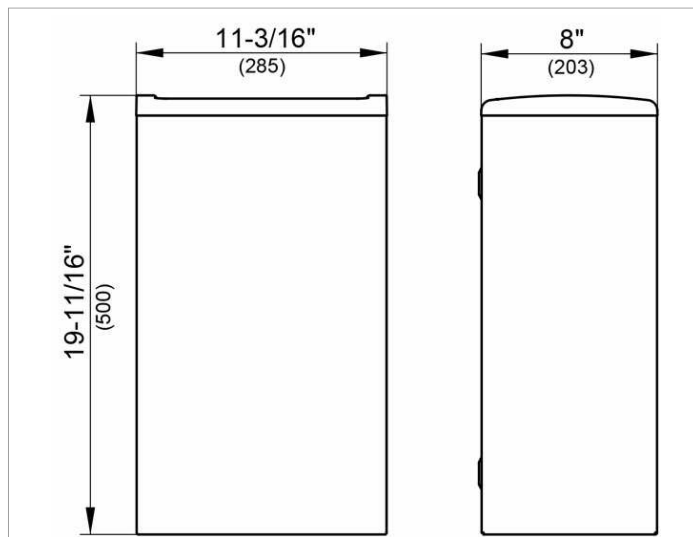

**Collection Moll**  
**1278801000 Waste bin**

**PRODUCT**

**DRAWING**

**PRODUCT ATTRIBUTES**

wall mounted  
 Capacity: 6.6 gallons

**SURFACE**

chrome-finish (polished stainless steel)/white (RAL 9003)

**SPECIFICATIONS**

KEUCO COLLECTION MOLL Waste bin 1278801000  
 Waste bin in chrome-finish (polished stainless steel), wall mounted model for installation in public domain, with concealed mounting brackets for bin liners  
 Capacity: approx. 6.6 gallons, plastic cover frame, white, RAL 9003, Height 19-11/16", Width 11-3/16", Projection 8"  
 The paper towel dispenser is fitted with 4 hidden fixing points incl. corrosion-free mounting material