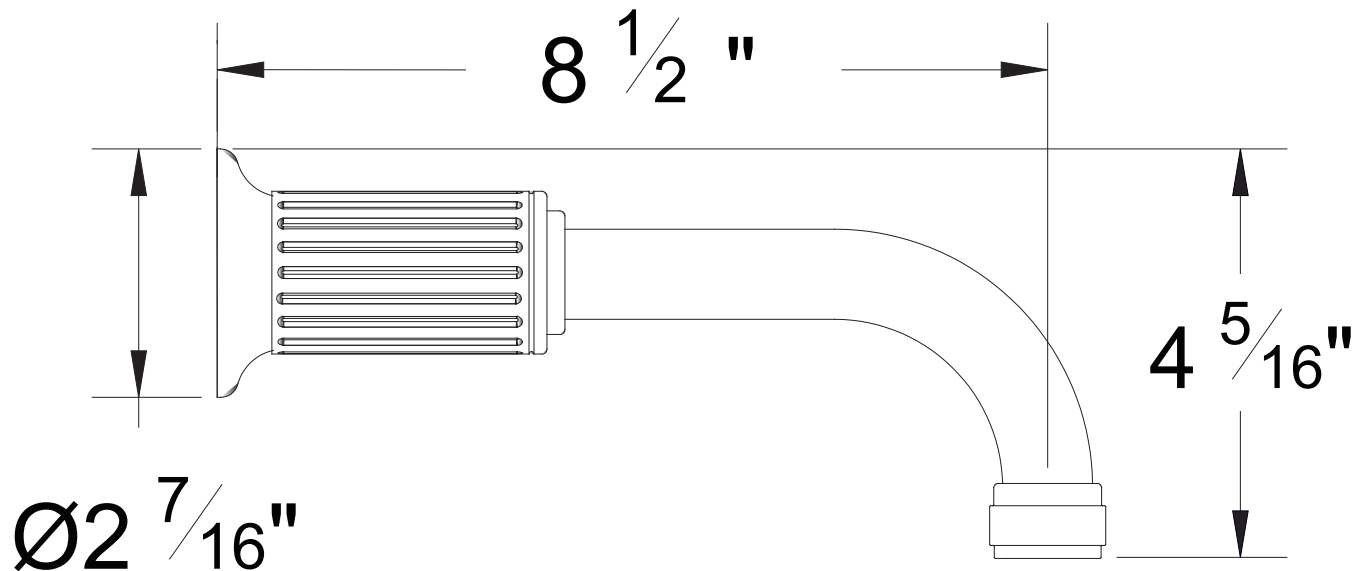

## PRODUCT SPECIFICATION SHEET

#### Tub spout

- 1/2" NPT female connection
- Spout center to wall distance 8-1/2"
- NOT RECOMMENDED TO BE USED IN ROMAN TUB APPLICATION

The measurements shown are for reference only. Products and specifications shown are subject to change without notice.