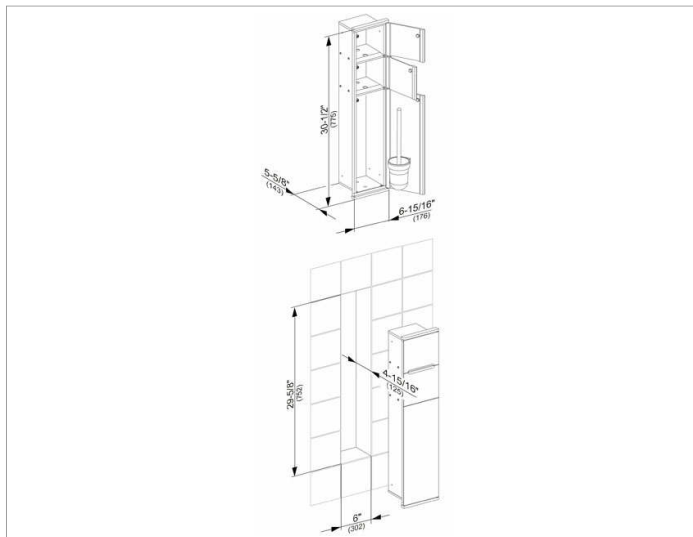

Plan Integral

44964011701 WC module 1 Toilet paper and toilet brush cabinet

PRODUCT

DRAWING

PRODUCT ATTRIBUTES

- for recessed installation
- front: aluminium lacquered
- as desired aluminium silver (RAL 9006) or white (RAL 9010)
- with recessed body: sheet steel zinc-plated and lacquered
- complete, consisting of:
 - Toilet paper holder
 - Spare toilet roll compartment
 - Toilet brush set
 - Spare brush head
 - Security release key

SURFACE

chrome-plated/aluminium lacquered/left

SPECIFICATIONS

KEUCO PLAN INTEGRAL 44964011701 WC Module 1
 A classic WC module in a stylish yet functional design
 For recessed installation
 Front: chrome-plated/aluminium lacquered
 Recessed carcass: sheet steel zinc-plated ant lacquered
 door left hand hinged, the recessed grip is covered and integrated,

Complete, consisting of:
 Toilet paper holder
 Spare toilet roll compartment
 Toilet brush set
 Spare brush head

Exterior measurements: Height 30-1/2", width 6-15/16", depth 5-5/8"

Cutout measurements: Height 29-5/8", width 6", depth 4-15/16"