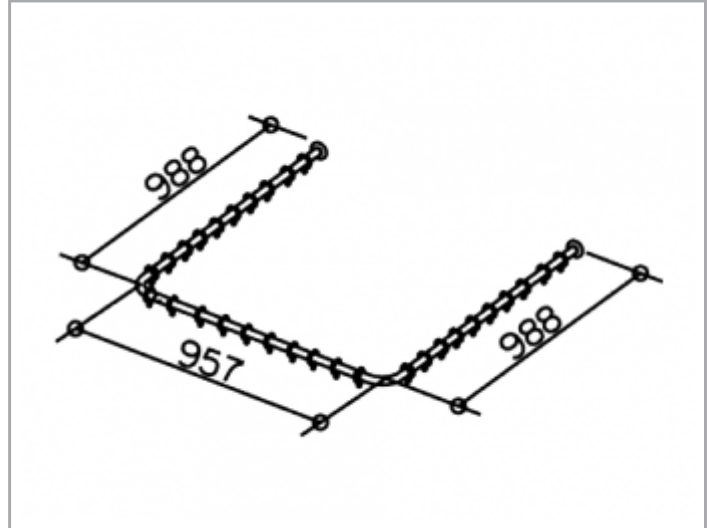

Plan

14940011000 Set of shower curtain rails

PRODUCT

DRAWING

Product attributes

for four corner shower tray 1000 x 1000 mm (U-form)
 complete (without ceiling support) consisting of:
 2 x Wall mounting set
 2 x Shower curtain rail 900 mm
 1 x Shower curtain rail 800 mm
 2 x Tube angle piece 90° for four corner shower tray
 3 x Shower curtain rings, white (unit of 10 pieces)

SURFACE

chrome-plated

DIMENSION

1000x1000 mm

SPECIFICATIONS

KEUCO PLAN set of shower curtain rails for four corner shower tray (U-form).
 14940011000. 1000 x 1000 mm. chrome-plated. diameter 25 mm.
 complete (without ceiling support). consisting of:
 2 x wall mounting set
 2 x shower curtain rail 900 mm
 1 x shower curtain rail 800 mm
 1 x tube angle piece 90° for four corner shower tray
 3 x shower curtain rings. white (unit of 10 pieces)
 including the mounting set