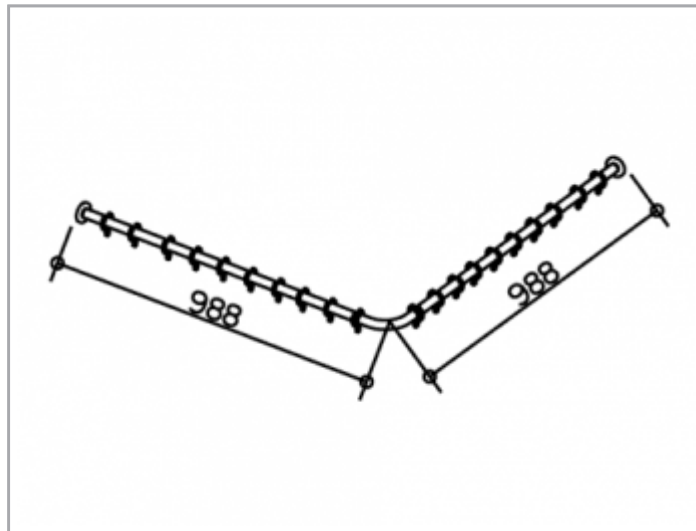

**Plan**  
**14939011000 Set of shower curtain rails**

**PRODUCT**

**DRAWING**

**Product attributes**

for four corner shower tray 1000 x 1000 mm (angle form)  
 complete (without ceiling support) consisting of:  
 2 x Wall mounting set  
 2 x Shower curtain rail 900 mm  
 1 x Tube angle piece 90° for four corner shower tray  
 2 x Shower curtain rings, white (unit of 10 pieces)

**SURFACE**

chrome-plated

**DIMENSION**

1000x1000 mm

**SPECIFICATIONS**

KEUCO PLAN set of shower curtain rails for four corner shower tray (angle form).  
 14939011000. 1000 x 1000 mm. chrome-plated. diameter 25 mm.  
 complete (without ceiling support). consisting of:  
 2 x wall mounting set  
 2 x shower curtain rail 900 mm  
 1 x tube angle piece 90° for four corner shower tray  
 2 x shower curtain rings. white (unit of 10 pieces)  
 including the mounting set