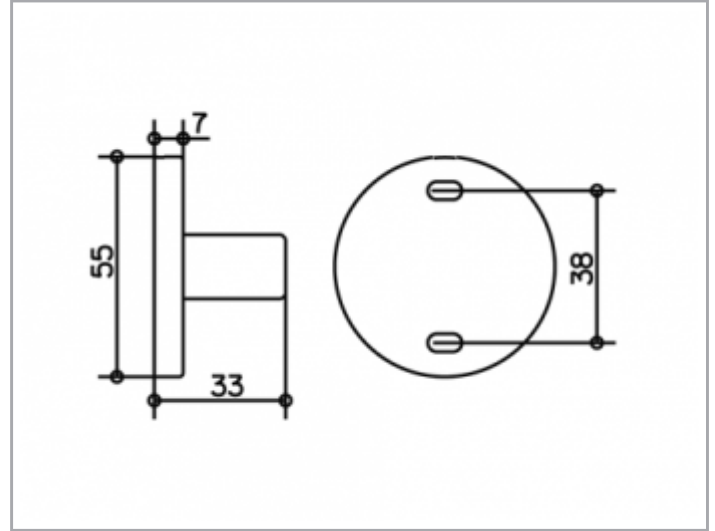

Plan
14935010000 Wall mounting set

PRODUCT

DRAWING

Product attributes

with decor cover

SURFACE

chrome-plated/white

SPECIFICATIONS

KEUCO PLAN wall mounting set 14935010000 chrome-plated/white with decor cover.
diameter 55 mm. for shower curtain rail 14930. including the mounting set