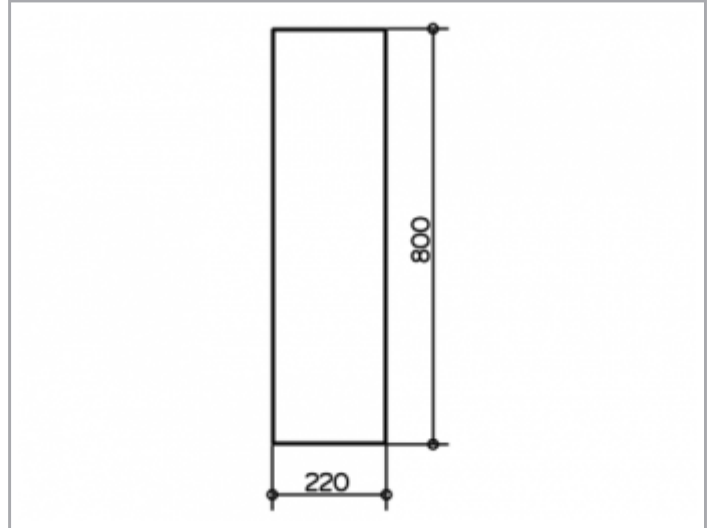

crystal mirrors
07749002000 Crystal mirror

PRODUCT

DRAWING

Product attributes

with all round facet cut (3 mm)

DIMENSION

220 x 800 mm