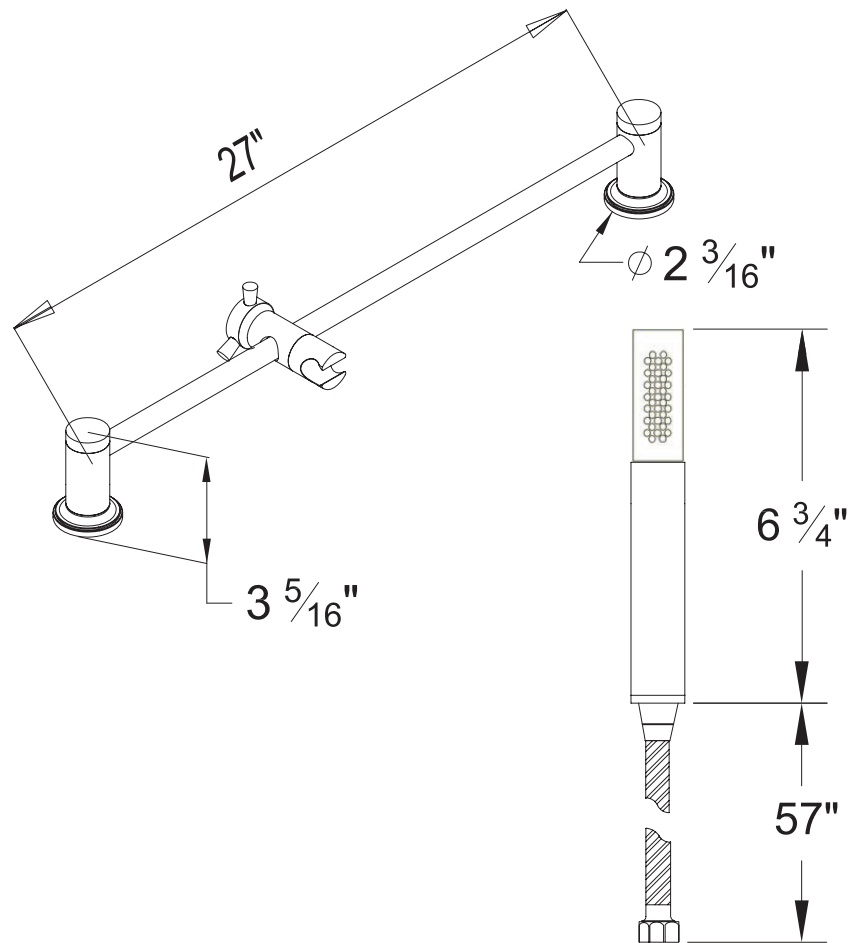

## PRODUCT SPECIFICATION SHEET

### ITEM # 708430 Hand shower set with slide bar

- Slide bar 27" long
- Hand shower hose 57" long included
- Single function sprayer
- 2.5 GPM (CA 2.0 GPM - CALGreen Compliant )
- Supply elbow not included

The measurements shown are for reference only. Products and specifications shown are subject to change without notice.