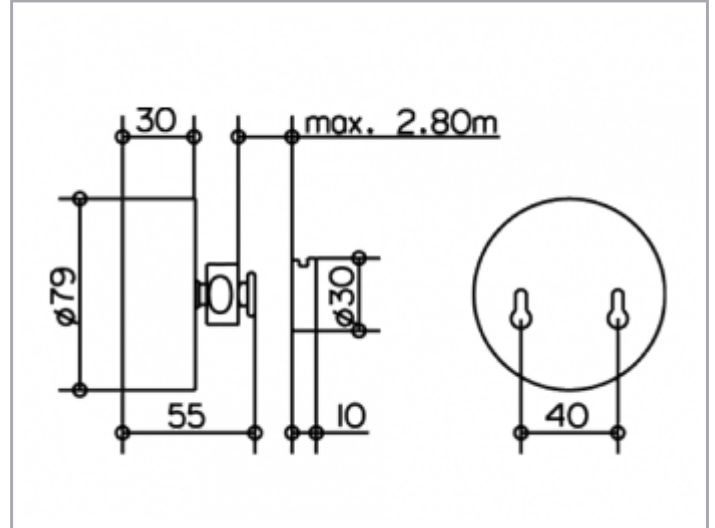

Project items

04979070001 Clothes line

PRODUCT

DRAWING

Product attributes

complete with wall mounting element
extendable up to max. 2,80 m

SURFACE

stainless steel/chrome-plated

SPECIFICATIONS

KEUCO PLAN clothes line 04979070001

chrome-plated clothes line

complete with wall mounting element

extendable up to max. 2.80 m

base diameter: 79 mm. projection: 55 mm

The clothes line and the wall mounting element are fitted with 2 hidden fixing points