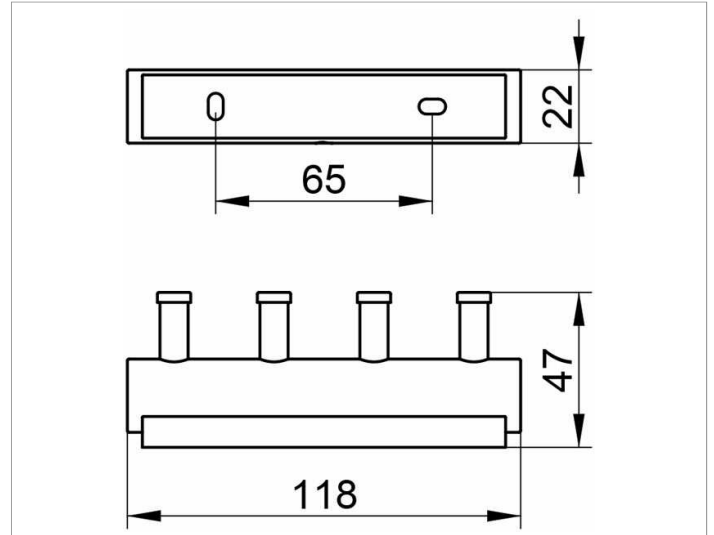

Plan
1491301000 Towel hook panel

PRODUCT

DRAWING

PRODUCT ATTRIBUTES

with 4 hooks

SURFACE

chrome-plated

SPECIFICATIONS

KEUCO PLAN towel-hook 1491301000
Chrome plated towel hook panel with 4 hooks
In a stylish yet functional cylindrical design
Easy to clean
Width 118 mm, depth 47 mm
The towel hook panel is fitted with 2 hidden fixing points
incl. corrosion-free mounting material