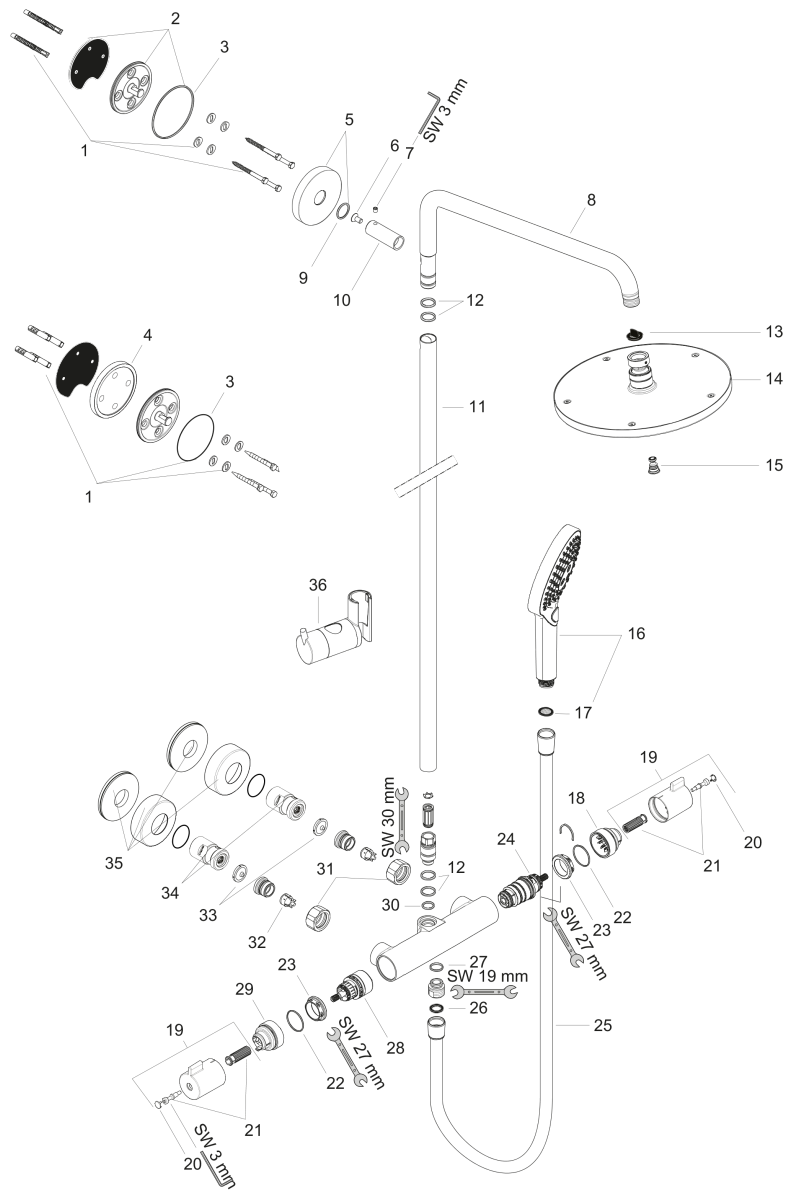

#### Product image

#### Scale drawing

**Raindance S**  
**Raindance S 240 Showerpipe**  
Finishes : **chrome**    Part no. : **27115001**

## Exploded drawing

Year of production: >01/16

#### Spare parts list

Year of production: >01/16

Pos.	Description	Part no.	Price	PU
1	mounting set	98716000	-	1
2	wall flange	95687000	-	1
3	O-ring 72x2	98395000	-	1
4	tile-matching-disk	98681000	-	1
5	escutcheon Ø 80 mm	95691000	-	1
6	screw	92137000	-	1
7	hollow set screw M6x5	98447000	-	1
8	shower arm	95916000	-	1
9	O-ring 20x2	98165000	-	1
10	sleeve	92166000	-	1
11	pipe 1030 mm	95915000	-	1
12	O-ring 15x2,5	98131000	-	1
13	filter packing	88649000	-	1
14	head shower Ø 240 mm	92210001	-	1
15	air jet	95794000	-	1
16	handshower	26531001	-	1
17	filter packing	94246000	-	1
18	safety set for temperature control	95839001	-	1
19	handle	95836001	-	1
20	cover cap	95433000	-	1
21	handle fixing set	95843001	-	1
22	O-ring 26x1,5	98390000	-	1
23	nut	98913000	-	1
24	thermostat cartridge	98282001	-	1
25	shower hose 1,60 m	28276003	-	1
26	seal	98058000	-	1
27	O-ring 14x2	98129000	-	1
28	shut off unit with selector	98283000	-	1
29	stop ring for flow control	95927000	-	1
30	O-ring 12x2,25	98382000	-	1
31	set of nuts	96157000	-	1
32	non return valve	96737000	-	1
33	filter packing	96922000	-	1
34	isolation valve	98341000	-	1
35	escutcheon	98340000	-	1
36	support, assy	97651000	-	1