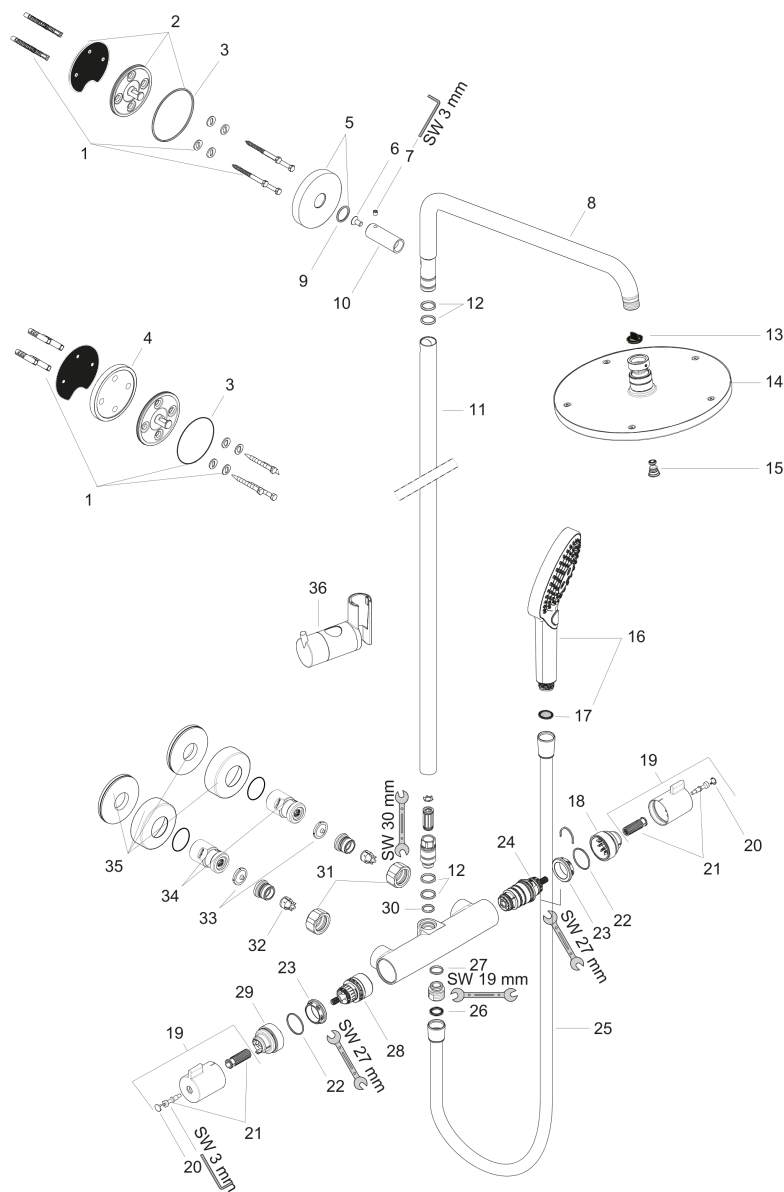

#### Scale drawing

## Raindance S

### Raindance S 240 Showerpipe

Finishes : **brushed nickel**    Part no. : **27115821**

#### Exploded drawing

Year of production: >01/16