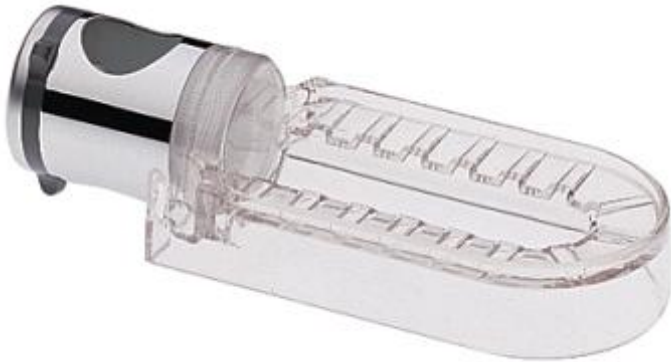

RELEXA
Soap dish
MODEL # 28631000

Pure Freude
an Wasser

GROHE

Product Description:
Soap dish

Standard Specification:
for shower rail 28 620/28 621
GROHE StarLight chrome finish

Color:
□ 28631000 000 chrome