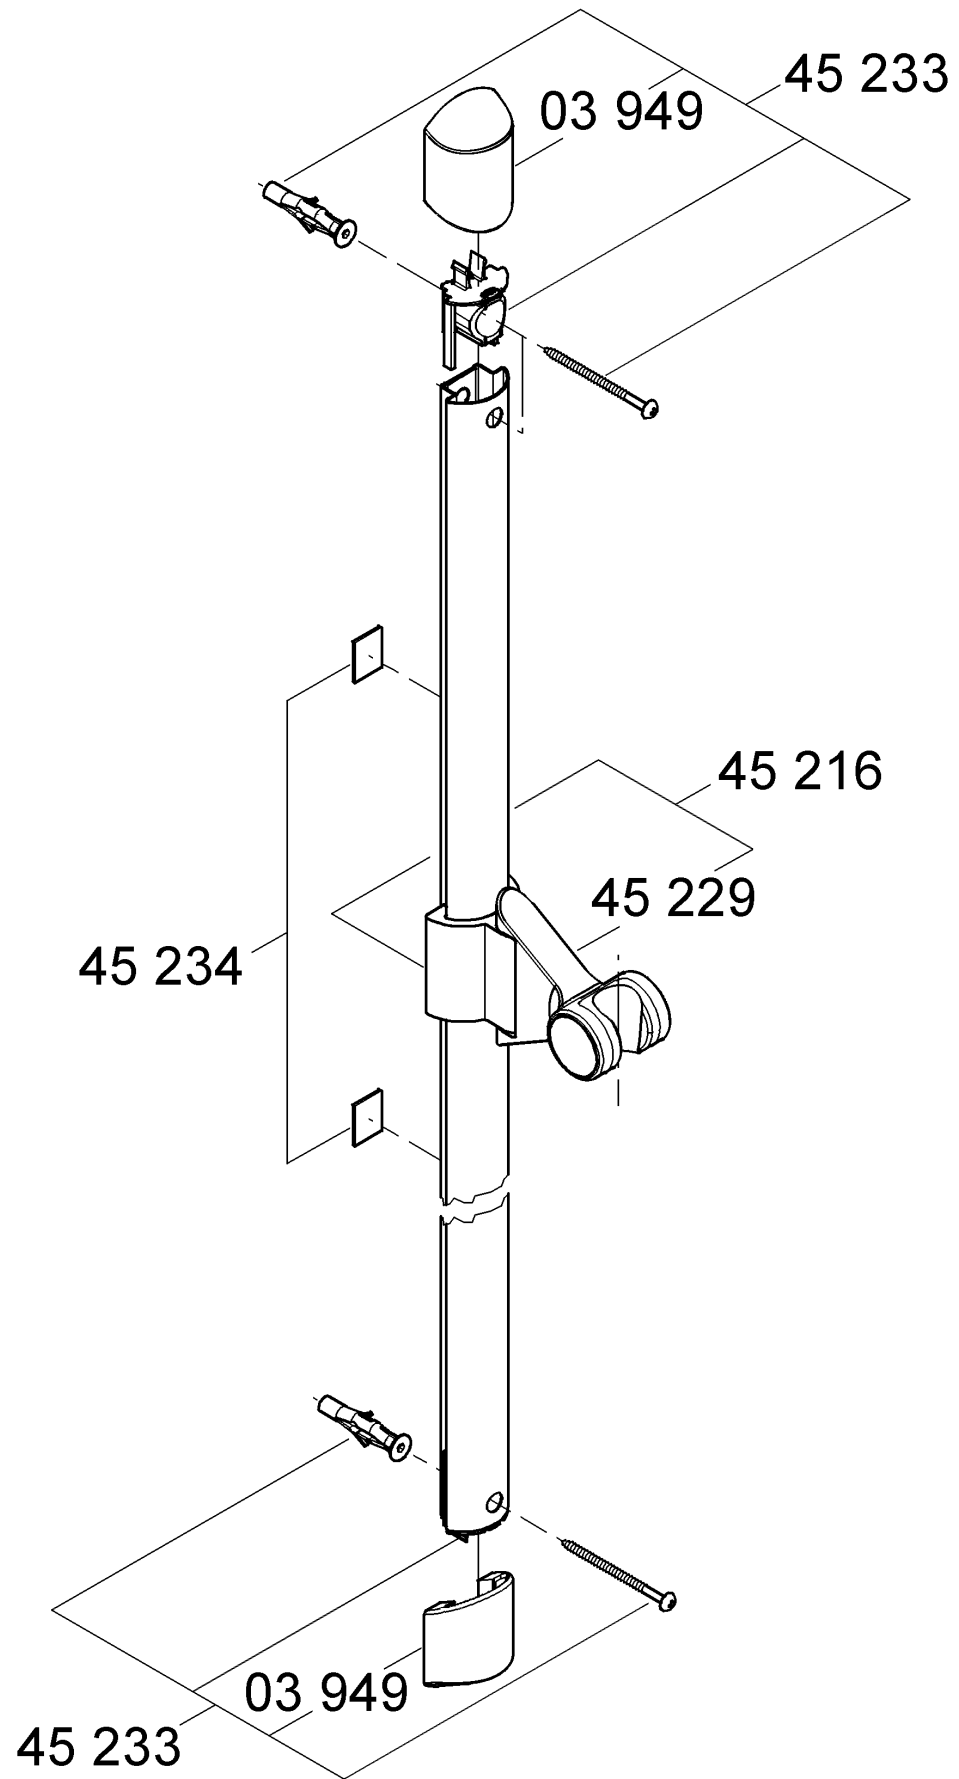

GROHE

WATER TECHNOLOGY

97.779.131/ÄM 22 191/11.01

GROHE

WATER TECHNOLOGY

45 229