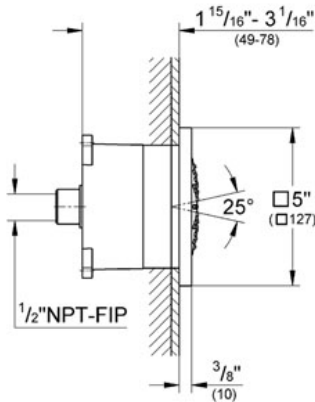

Product Description: Body Spray

Standard Specification:

- GROHE StarLight® finish
- GROHE DreamSpray® perfect spray pattern
- GROHE EcoJoy® technology for less water and perfect flow
- GROHE FlowBalance flow regulating screw
- SpeedClean anti-lime system
- 1 Spray: Normal
- Includes concealed body
- Can also be used as a head shower
- 5" x 5"
- Flow straightener with ball joint ($\pm 12.5^\circ$ rotatable)
- 1/2" NPT Female thread
- Suitable for instantaneous heater
- Max Flow Rate 2.5 gpm at 80 psi (9.5 L/min)