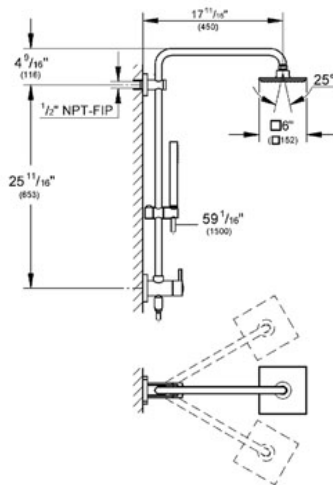

GROHE America, Inc | 200 North Gary Avenue, Suite G, Roselle, IL 60172
Phone: +1 (800) 444-7643 | Fax: +1 (800) 225-2778 | us-customerservice@grohe.com