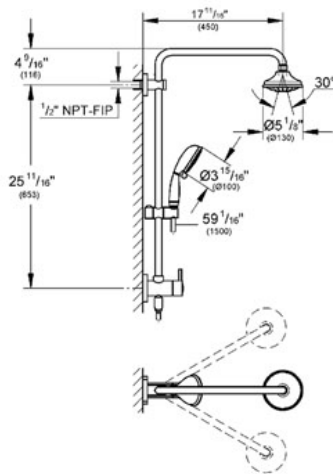

RETRO-FIT 130 Shower System*

MODEL # 26122

Pure Freude an Wasser

GROHE

GROHE America, Inc | 200 North Gary Avenue, Suite G, Roselle, IL 60172
Phone: +1 (800) 444-7643 | Fax: +1 (800) 225-2778 | us-customerservice@grohe.com

Product Description: Shower System*

Standard Specification:

- GROHE StarLight® finish
- GROHE EcoJoy® technology for less water and perfect flow
- GROHE DreamSpray® perfect spray pattern
- SpeedClean anti-lime system

Consisting of:

- 17 3/4" horizontal swivel shower arm
- Built-in diverter allows change between:
- Shower Head 1 spray (28 737 000)
- With ball joint
- Rotation angle $\pm 20^\circ$
- Hand shower 4 sprays (27 608)
- GROHE Rain O2, Rain, Massage, Jet
- Adjustable in height with gliding element
- 59" metal shower hose (28 417 000)
- Angle adapter
- Max Flow Rate 2.5 gpm (9.5 L/min)
- Inner WaterGuide for a longer life
- Rotation cone for Twistfree-function
- Suitable for instantaneous heaters from 18 kW/h

Applicable Codes & Standards:

- Energy Policy Act of 1992
- ASME A112.18.1/CSA B125.1

Color:

- 26122 000 chrome