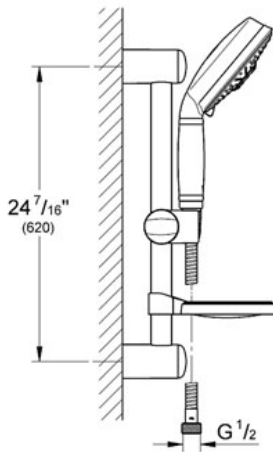

Product Description: Shower Set

Standard Specification:

- GROHE StarLight® finish
- SpeedClean anti-lime system
- 24" shower bar (28 666)
- Rustic hand shower 5 1/8" (27 129)
- 69" shower hose (28 025)
- Soap dish
- Twistfree to prevent hose from twisting
- Max Flow Rate 2.5 gpm at 80 psi (9.5 L/min)

Applicable Codes & Standards:

- Energy Policy Act of 1992
- ASME A112.18.1/CSA B125.1

Color:

- 27140 000 chrome
- 27140 BE0 Sterling inf
- 27140 EN0 Brushed Nickel
- 27140 ZB0 Oil Rubbed Bronze