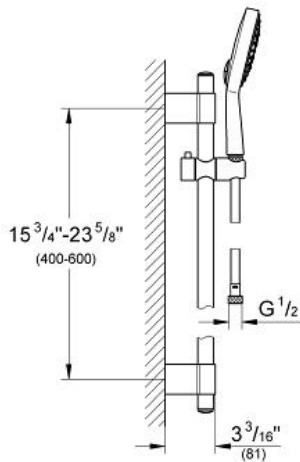

Product Description:
Shower Set

Standard Specification:

- Cosmopolitan Power&Soul 130 Hand shower (27 664 000)
- 24" shower bar (27 784 000)
- With wall holders
- 69" Silverflex shower hose (28 388 000)
- **GROHE EcoJoy®** 2.4 g flow limiter
- **GROHE DreamSpray®** perfect spray pattern
- **GROHE StarLight®** finish
- **SpeedClean®** anti-lime system
- **Inner WaterGuide** for a longer life
- **Twistfree** to prevent hose from twisting
- Suitable for instantaneous heater
- Max Flow Rate 2.5 gpm (9.5 L/min)
- Min. recommended pressure 15 psi

Applicable Codes & Standards:

- Energy Policy Act of 1992
- ASME A112.18.1/CSA B125.1

Color:

- 27732 000 chrome