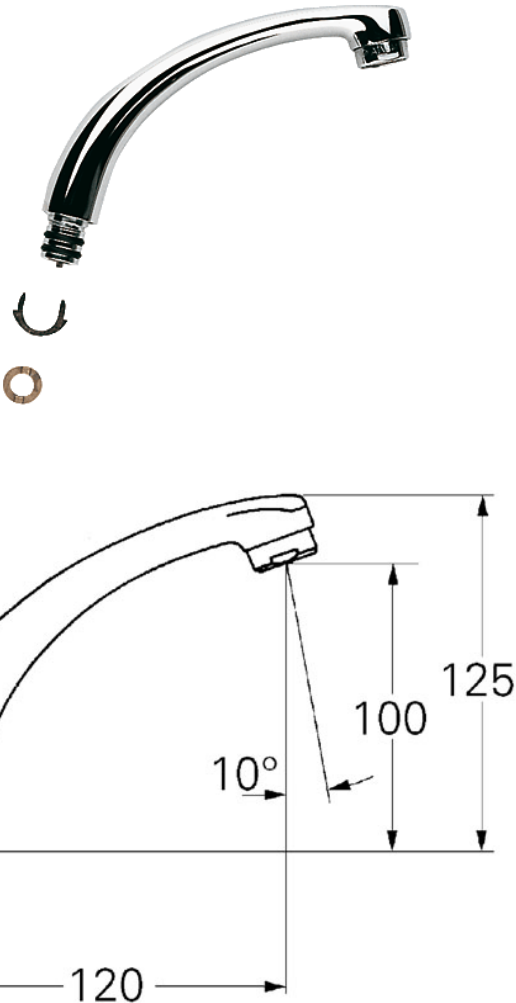

# Cast swivel spout

MODEL # 13408

Pure Freude an Wasser

GROHE America, Inc | 200 North Gary Avenue, Suite G, Roselle, IL 60172  
Phone: +1 (800) 444-7643 | Fax: +1 (800) 225-2778 | us-customerservice@grohe.com

### Product Description:

Cast swivel spout

### Standard Specification:

- GROHE StarLight® finish
- Flow control
- With stop ring
- Projection 4 3/4"

### Color:

- 13408 000 chrome