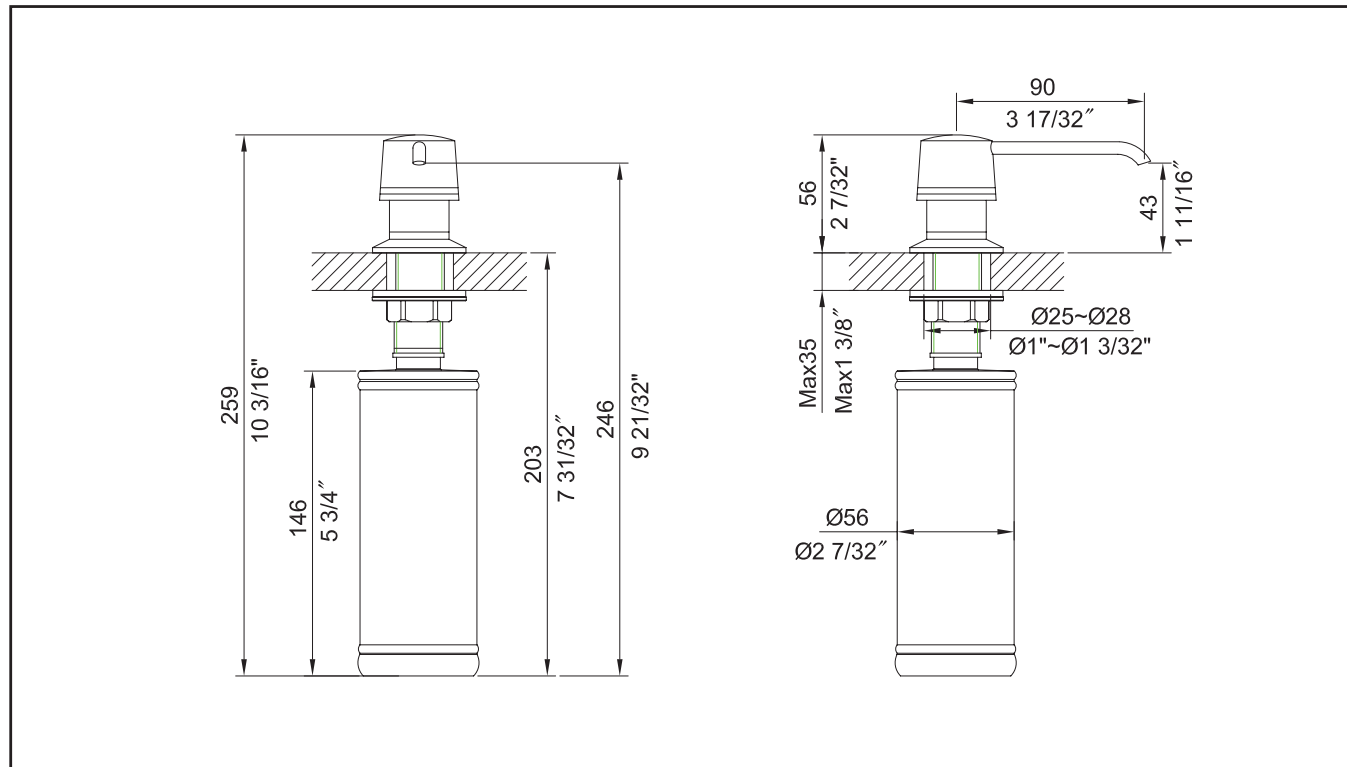

KSD-30

Soap Dispenser

Kräus®

SPECIFICATION SHEET

Finish

- Chrome
- Oil Rubbed Bronze
- Satin Nickel
- Black

Material

Brass

Features

- Solid Brass Construction
- Self-Priming Pump
- Refillable from Above
- Holds up to 14 oz. of Liquid
- Pump: 2-7/32"
- Spout: 3-17/32"

Kraus Limited Lifetime Warranty: See website for details www.kraususa.com

1.800.775.0703 / customerservice@kraususa.com

REV. August 18, 2016