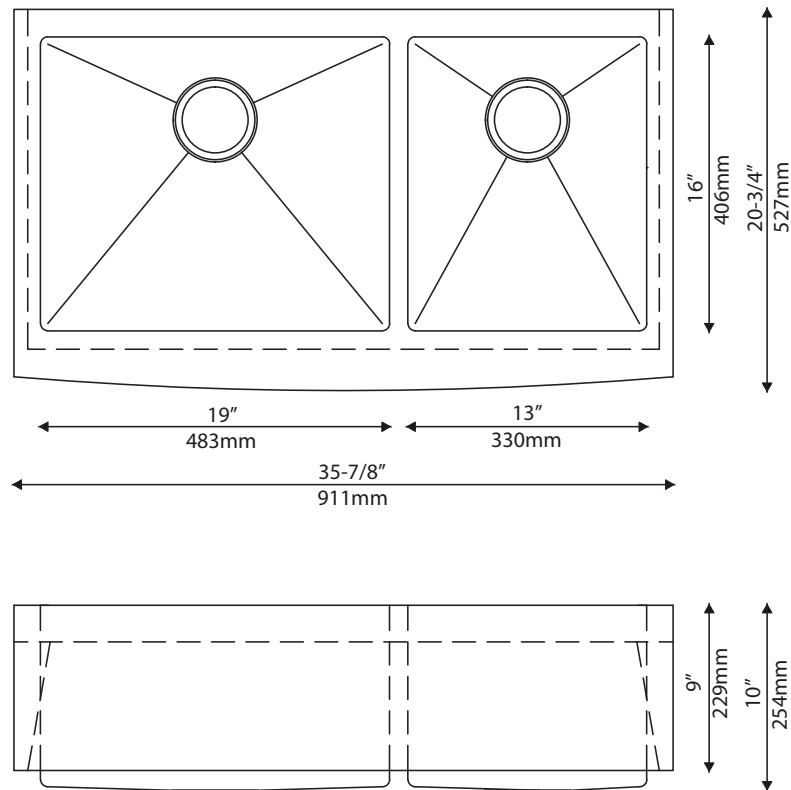

KHF203-36

36 Inch Farmhouse Apron 60/40 Double Bowl 16 Gauge

Stainless Steel Kitchen Sink

Satin Finish

Kräus®

SPECIFICATION SHEET

Material

16 Gauge Stainless Steel

Minimum Cabinet Size

Undermount : 39"

Installation Type

Undermount

Dimensions

Sink Dimensions: 35 7/8" x 20 3/4" x 10"

Bowl Type

Double Bowl Sink

Offset: 60/40

Apron Front: Apron Front

Handmade

Accessories Included

KBG-200-36-1 & KBG-200-36-2, BST-1 & ST-1,

Template, Towel

Technology

Noise Defend

Kraus Limited Lifetime Warranty: See website for details www.kraususa.com

1.800.775.0703 / customerservice@kraususa.com