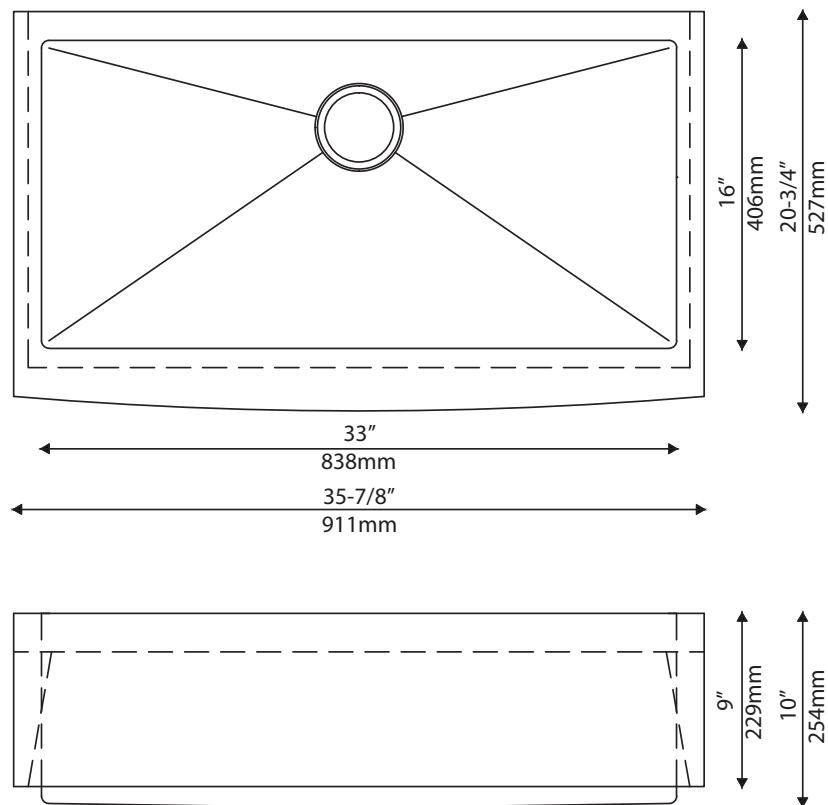

KHF200-36

36 Inch Farmhouse Apron Single Bowl 16 Gauge
Stainless Steel Kitchen Sink
Satin Finish

Kräus®

SPECIFICATION SHEET

Material

16 Gauge Stainless Steel

Minimum Cabinet Size

Undermount : 39"

Installation Type

Undermount

Dimensions

Sink Dimensions: 35 7/8" x 20 3/4" x 10"

Bowl Type

Single Bowl Sink
Apron Front: Apron Front
Handmade

Accessories Included

KBG-200-36, BST-1, Template, Towel

Technology

Noise Defend

Optional Accessories

Garbage Disposal Adapter:

Kraus Limited Lifetime Warranty: See website for details www.kraususa.com

1.800.775.0703 / customerservice@kraususa.com