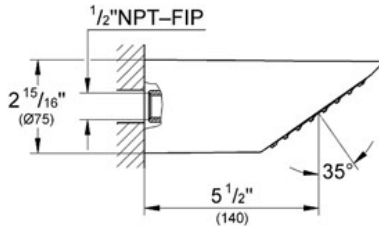

**Product Description:**  
 Head shower 1 spray

- Standard Specification:**
- GROHE StarLight® finish
  - SpeedClean anti-lime system
  - Non-Adjustable Shower Head
  - Shower arm
  - 1/2" NPT Male Threads