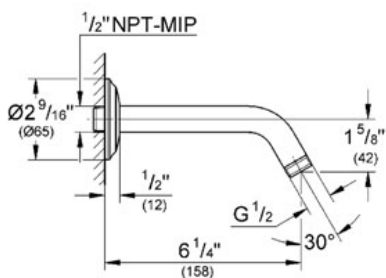

SEABURY
Shower Arm 6 1/4" NPT
MODEL # 27011

Pure Freude an Wasser

GROHE

GROHE America, Inc | 200 North Gary Avenue, Suite G, Roselle, IL 60172
Phone: +1 (800) 444-7643 | Fax: +1 (800) 225-2778 | us-customerservice@grohe.com

Product Description:
Shower Arm 6 1/4" NPT

Standard Specification:

- GROHE StarLight® finish
- Escutcheon
- 1/2" Connection thread

Applicable Codes & Standards:

- ASME A112.18.1/CSA B125.1

Color:

- 27011 000 chrome
- 27011 BE0 Sterling inf
- 27011 EN0 Brushed Nickel
- 27011 ZB0 Oil Rubbed Bronze