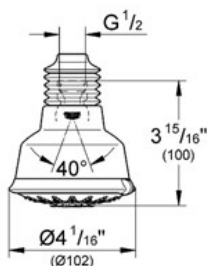

GROHE America, Inc | 200 North Gary Avenue, Suite G, Roselle, IL 60172
Phone: +1 (800) 444-7643 | Fax: +1 (800) 225-2778 | us-customerservice@grohe.com