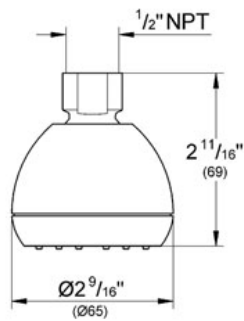

RELEXA PLUS 65  
 Head shower 1 spray  
 MODEL # 28342

Pure Freude an Wasser

GROHE America, Inc | 200 North Gary Avenue, Suite G, Roselle, IL 60172  
 Phone: +1 (800) 444-7643 | Fax: +1 (800) 225-2778 | us-customerservice@grohe.com

**Product Description:**  
 Head shower 1 spray

- Standard Specification:**
- GROHE StarLight® finish
  - SpeedClean anti-lime system
  - 1/2" NPT Female Threads
  - Rain
  - 1.5 gpm flow restrictor

- Applicable Codes & Standards:**
- Energy Policy Act of 1992
  - ASME A112.18.1/CSA B125.1
  - CalGreen