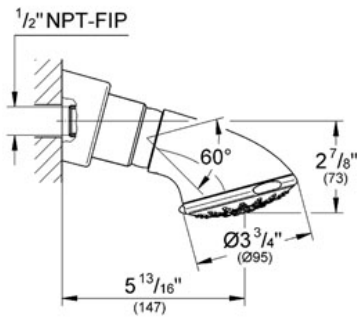

### Product Description: Head Shower 5 sprays

#### Standard Specification:

- GROHE StarLight® finish
- SpeedClean anti-lime system
- 5 spray patterns: Wide Spray / Needle Jet / Rain / Massage / Champagne
- Ball-joint
- 1/2" NPT Female Threads
- Assembly dependent angle of inclination
- Connection thread with seal
- Max Flow Rate 2.5 gpm (9.5 L/min)