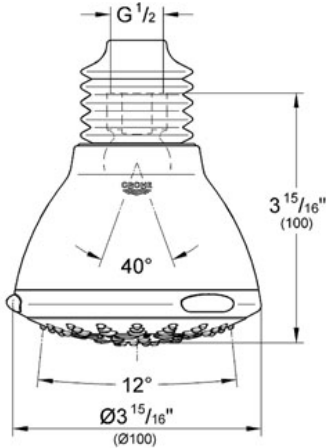

RELEXA 100 FIVE
Head Shower 5 sprays

MODEL # 27068

Pure Freude an Wasser

GROHE America, Inc | 200 North Gary Avenue, Suite G, Roselle, IL 60172
Phone: +1 (800) 444-7643 | Fax: +1 (800) 225-2778 | us-customerservice@grohe.com

Product Description:
Head Shower 5 sprays

Standard Specification:

- GROHE StarLight® finish
- GROHE DreamSpray® perfect spray pattern
- GROHE CoolTouch®
- SpeedClean anti-lime system
- Inner WaterGuide for a longer life
- 5 spray patterns: Wide Spray / Needle Jet / Rain / Massage / Champagne
- 1/2" NPT Female Threads
- Ball-joint
- Max Flow Rate 2.5 gpm at 80 psi (9.5 L/min)

Applicable Codes & Standards:

- Energy Policy Act of 1992
- ASME A112.18.1/CSA B125.1

Color:

- 27068 000 chrome
- 27068 EN0 Brushed Nickel
- 27068 ZB0 Oil Rubbed Bronze