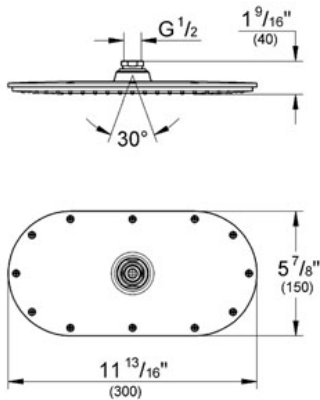

Product Description:

Head shower 1 spray

Standard Specification:

- GROHE StarLight® finish
- GROHE DreamSpray® perfect spray pattern
- GROHE EcoJoy® technology for less water and perfect flow
- SpeedClean anti-lime system
- Metal
- Rain spray
- 15° swivel ball joint ($\pm 15^\circ$)
- 1/2" Connection thread
- Suitable for instantaneous heater
- Flow restrictor - 2.0 gpm at 80psi
- Max Flow Rate 2.5 gpm at 80 psi (9.5 L/min)