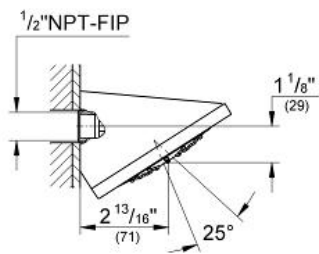

**Product Description:**  
 Head shower 1 spray

**Standard Specification:**

- 1 Spray: Normal
- Wall mount
- 5" x 5"
- Spray plate with ball joint (12.5° rotation)
- 1/2" NPT Female thread
- **GROHE EcoJoy**
- **GROHE DreamSpray** perfect spray pattern
- **GROHE StarLight** finish
- **GROHE FlowBalance** (a flow regulating screw to adjust flow rate: and spray performance of shower head) – have perfect water flow even in customized multiple shower installations
- **SpeedClean®** anti-lime system
- Suitable for instantaneous heater
- Max Flow Rate 2.5 gpm at 80 psi (9.5 L/min)