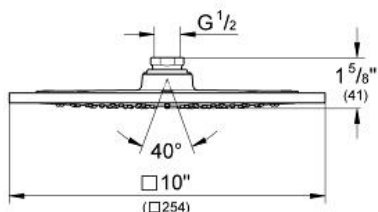

Product Description:
 Head shower 1 spray

Standard Specification:

- 10" x 10"
- Metal
- Rotating ball joint $\pm 20^\circ$
- 1/2" Connection thread
- GROHE EcoJoy 2.0 gpm flow limiter
- GROHE DreamSpray perfect spray pattern
- GROHE StarLight finish
- SpeedClean® anti-lime system
- Suitable for instantaneous heater
- CALGreen compliant