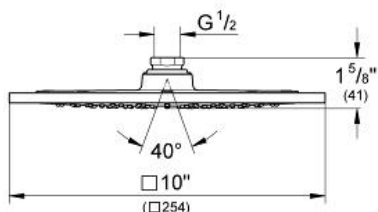

Product Description:
 Head shower 1 spray

Standard Specification:

- 10" x 10"
- Metal
- Rotating ball joint $\pm 20^\circ$
- 1/2" Connection thread
- **GROHE EcoJoy**
- **GROHE DreamSpray** perfect spray pattern
- **GROHE StarLight** finish
- **SpeedClean®** anti-lime system
- Suitable for instantaneous heater