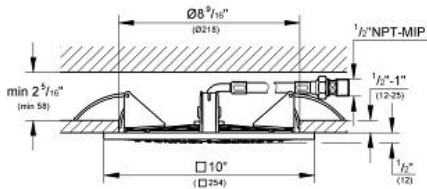

## Product Description: Ceiling Shower Head

### Standard Specification:

- 10" x 10"
- 1/2" NPT Female thread
- GROHE EcoJoy 2.0 gpm flow limiter
- GROHE DreamSpray perfect spray pattern
- GROHE StarLight finish
- SpeedClean® anti-lime system
- Suitable for instantaneous heater
- CALGreen compliant