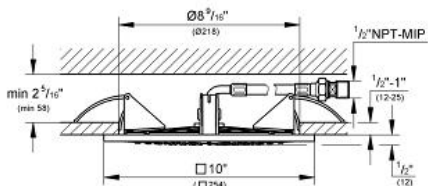

Product Description: Ceiling Shower Head

Standard Specification:

- 10" x 10"
- 1/2" NPT Female thread
- GROHE EcoJoy
- GROHE DreamSpray perfect spray pattern
- GROHE StarLight finish
- SpeedClean® anti-lime system
- Suitable for instantaneous heater
- Max Flow Rate 2.5 gpm at 80 psi (9.5 L/min)