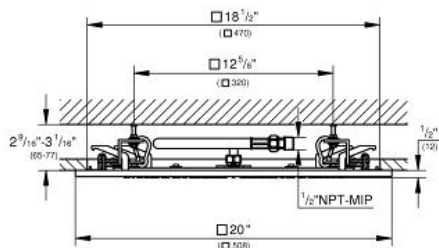

Product Description:

Standard Specification:

- Rain spray
- 20" x 20"
- 1/2" NPT Female thread
- **GROHE EcoJoy**
- **GROHE DreamSpray** perfect spray pattern
- **GROHE StarLight** finish
- **SpeedClean®** anti-lime system
- Suitable for instantaneous heater
- Max Flow Rate 2.5 gpm at 80 psi (9.5 L/min)