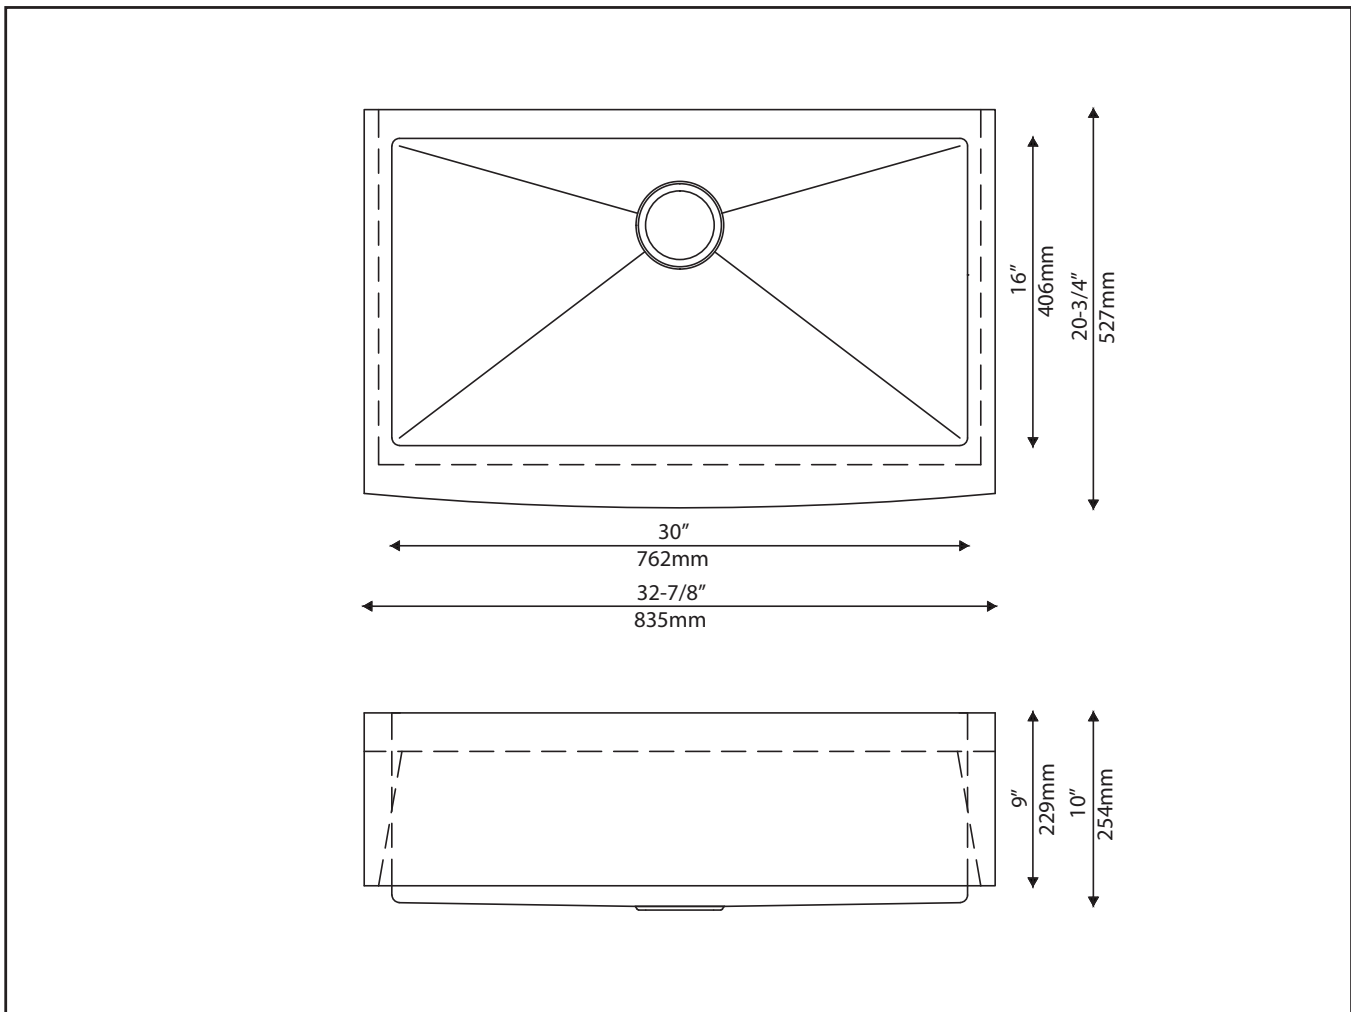

KHF200-33

33 Inch Farmhouse Apron Single Bowl 16 Gauge
Stainless Steel Kitchen Sink
Satin Finish

Kräus®

SPECIFICATION SHEET

Material

16 Gauge Stainless Steel

Minimum Cabinet Size

Undermount : 36"

Installation Type

Undermount

Dimensions

Sink Dimensions: 32 7/8" x 20 3/4" x 10"

Bowl Type

Single Bowl Sink
Apron Front: Apron Front
Handmade

Accessories Included

KBG-200-33, BST-1, Template, Towel

Technology

Noise Defend

Kraus Limited Lifetime Warranty: See website for details www.kraususa.com

1.800.775.0703 / customerservice@kraususa.com