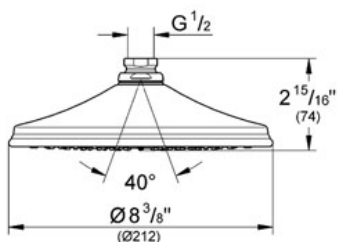

Product Description:

Head shower 1 spray

Standard Specification:

- GROHE StarLight® finish
- SpeedClean anti-lime system
- Diameter Ø 8 1/4"
- 120 spray nozzles
- Brass
- Normal (wide) spray **starting at 7 psi** flow pressure
- 20° swivel ball joint (± 20°)
- 1/2" Connection thread
- Max Flow Rate 2.5 gpm at 80 psi (9.5 L/min)